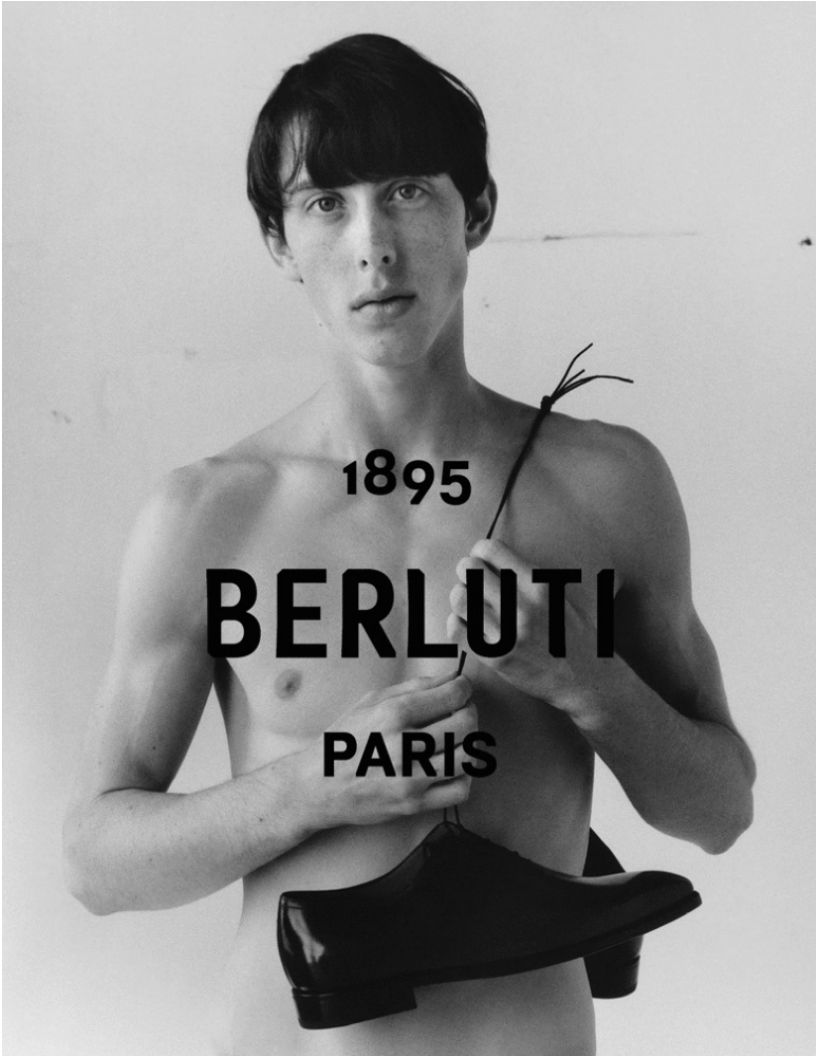

# RODRIGUE DURARD

M M O E D T E R L O S

1895  
**BERLUTI**  
PARIS

**RODRIGUE DURARD**

*Height 188 Chest 88 Waist 72 Hips 89 Shoes 45 Hair Brown Eyes Blue*