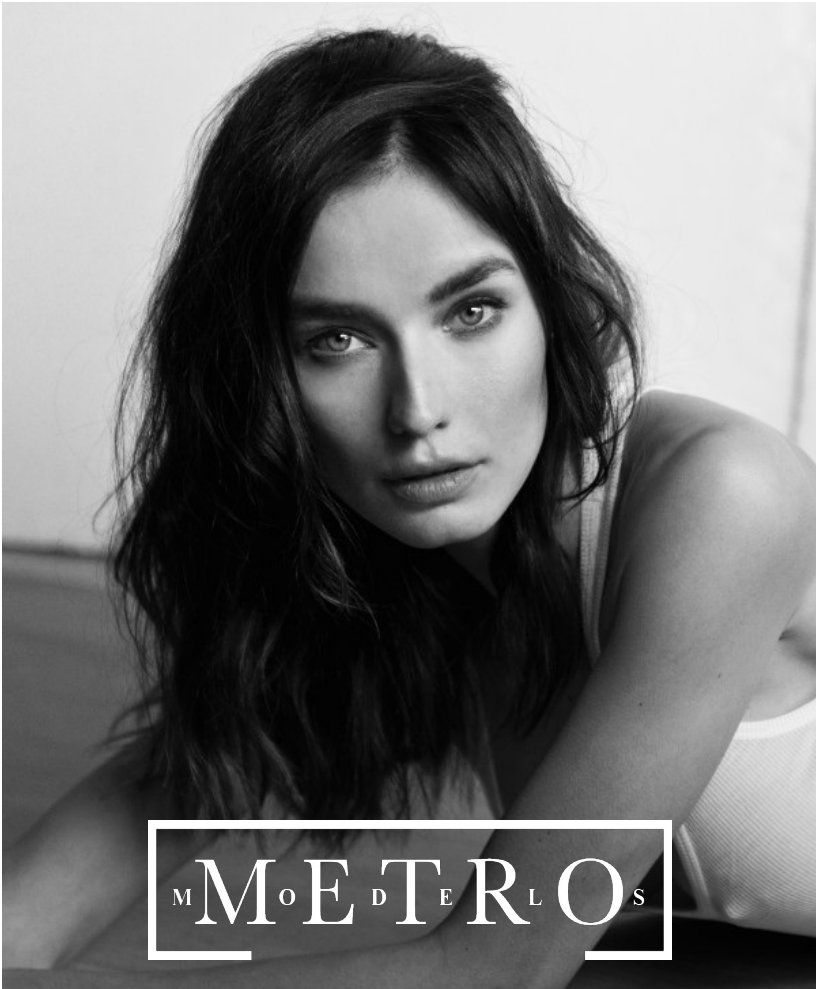

ANNA BOHUCKA

M M O E D E R L O S

M^oE^dT^rL^oS

ANNA BOHUCKA

Height 179 Bust 89 Waist 60 Hips 89 Shoes 40 Hair Brown Eyes Blue green