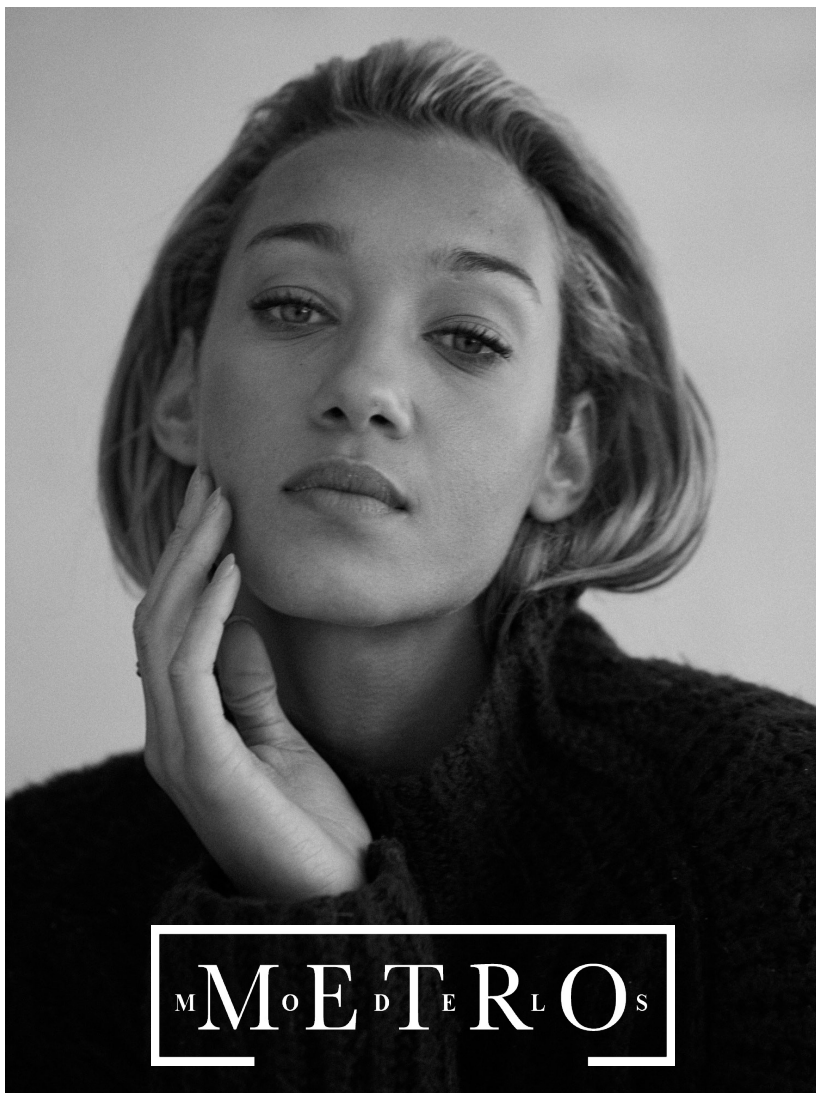

EBONY ANDERBERG

M^M E^D T^R L^L O^S

EBONY ANDERBERG

Height 180 Bust 90 Waist 65 Hips 91 Shoes 41 Hair Brown Eyes Green