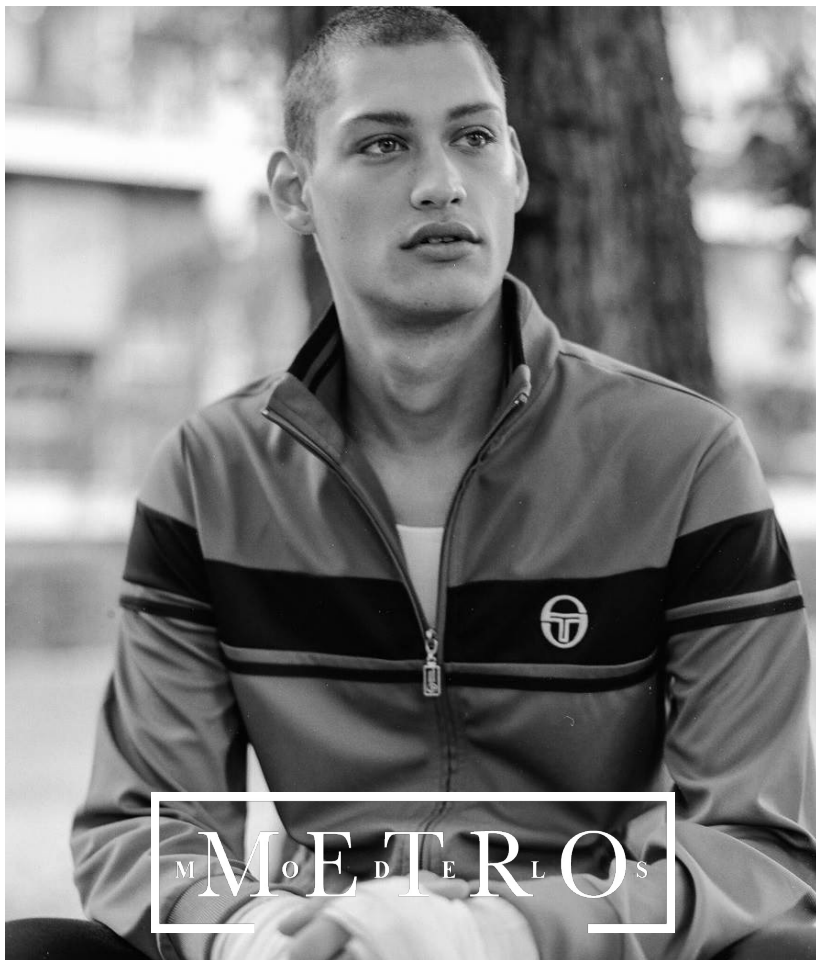

LAGO SANTIBANEZ

M^M E^D T^E R^L O^S

IAGO SANTIBANEZ

Height 188 Chest 90 Waist 79 Shoes 45 Hair Blond Eyes Hazel