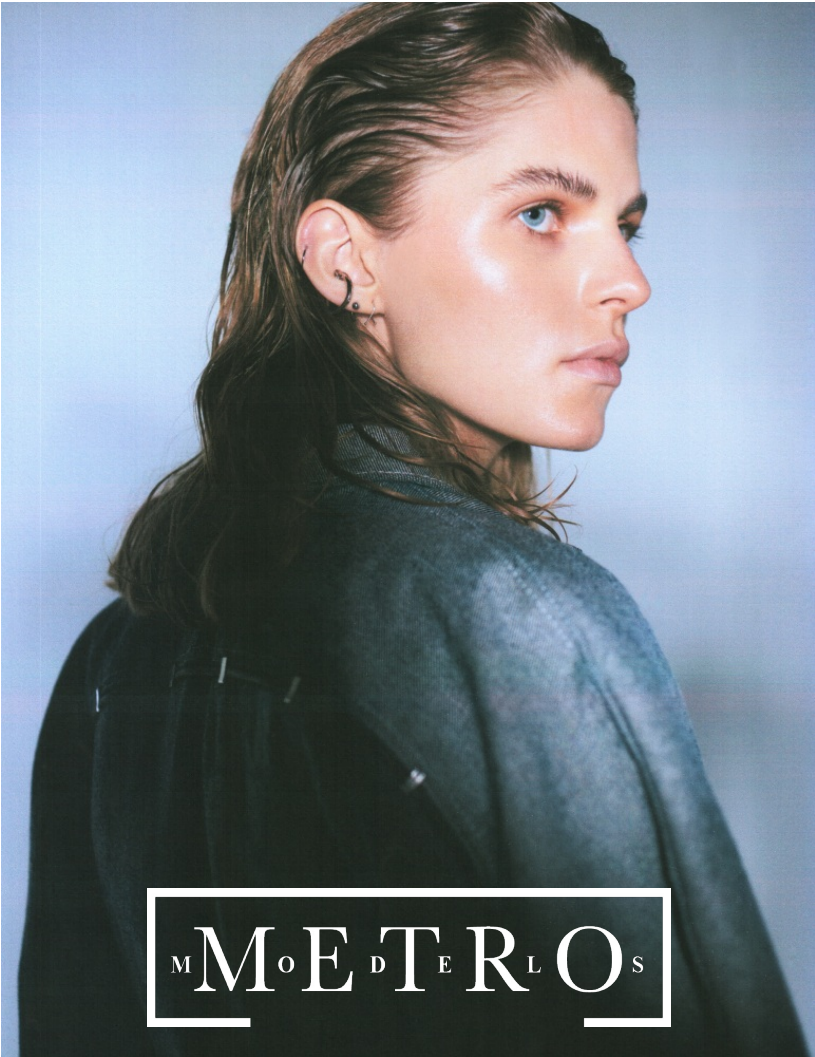

# GABIJA SIM

M M O E D T E R L O S

GABIJA SIM

*Height 176 Bust 83 Waist 60 Hips 90 Shoes 39 Hair Blond Eyes Blue green*