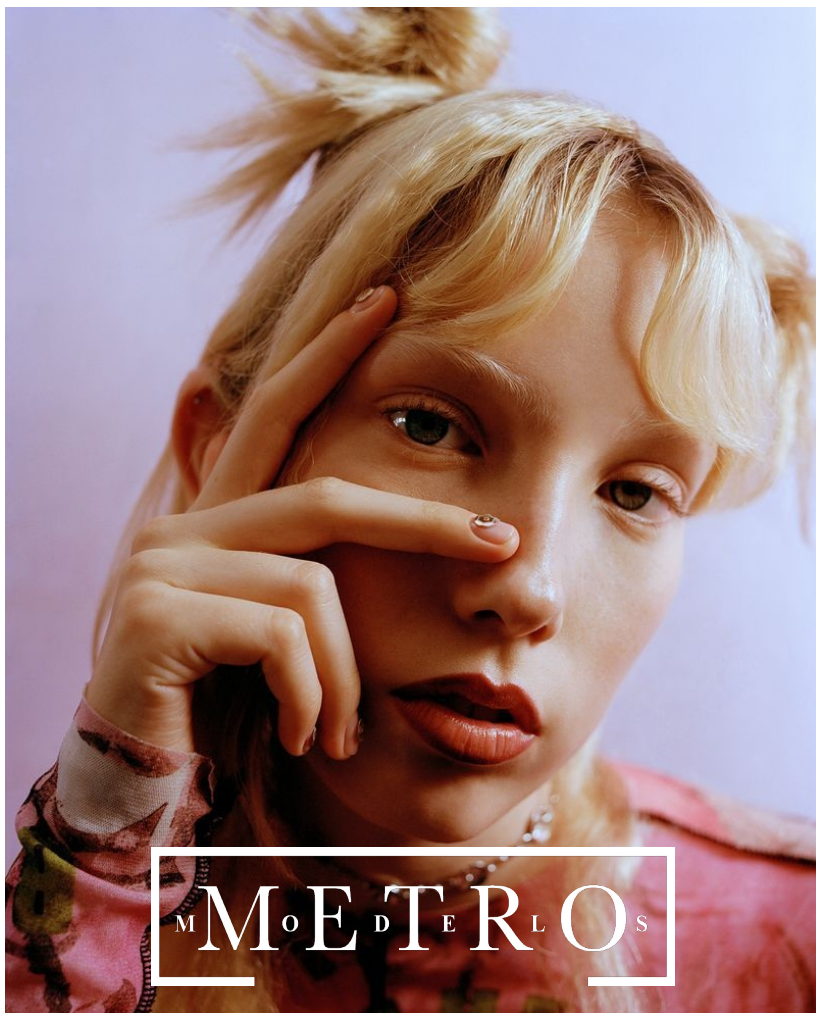

SONIA KOMAROVA

M M O E D T E R L O S

SONIA KOMAROVA

Height 177 Bust 83 Waist 60 Hips 88.5 Shoes 41 Hair Blond Eyes Green gray