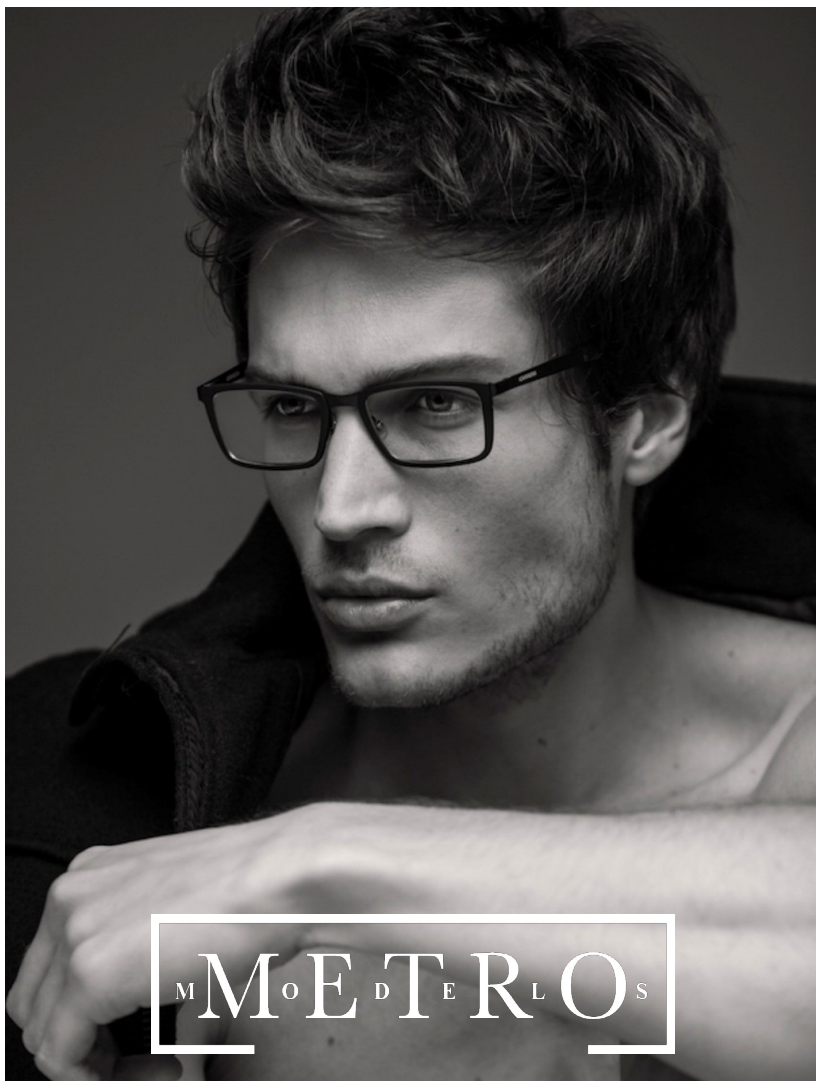

DAMIAN LICHERI

M M O E D T E R L O S

M^M E^D T^R L^L O^S

DAMIAN LICHERI

Height 190 Waist 78.5 Shoes 44.5 Hair Light brown Eyes Blue