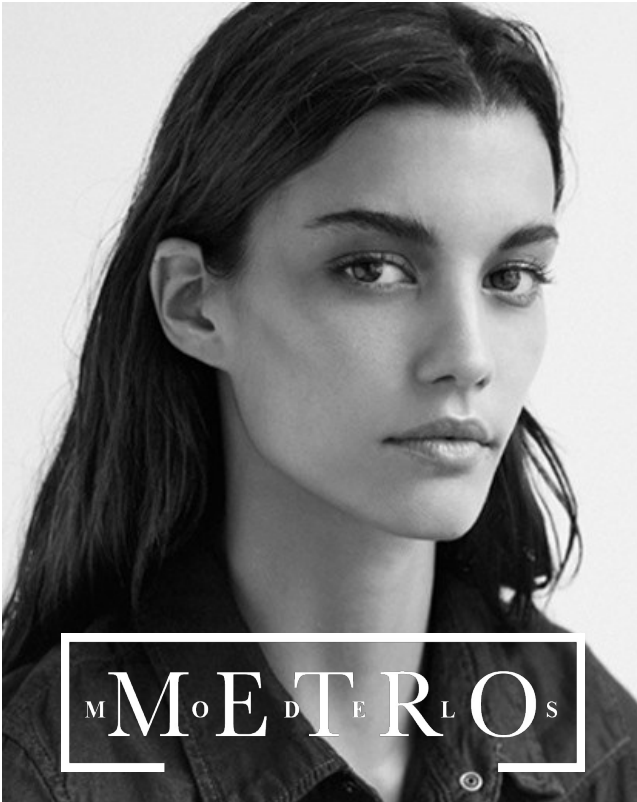

IRINA VILALTA