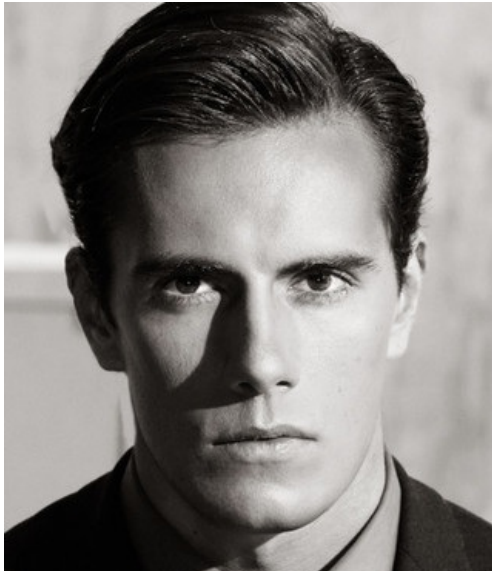

KEVIN PAPON

M M O E T R L O S

M M O E D T E R L O S

KEVIN PAPON

Height 188 Chest 96 Waist 77 Hips 93 Shoes 43 Hair Brown Eyes Hazel