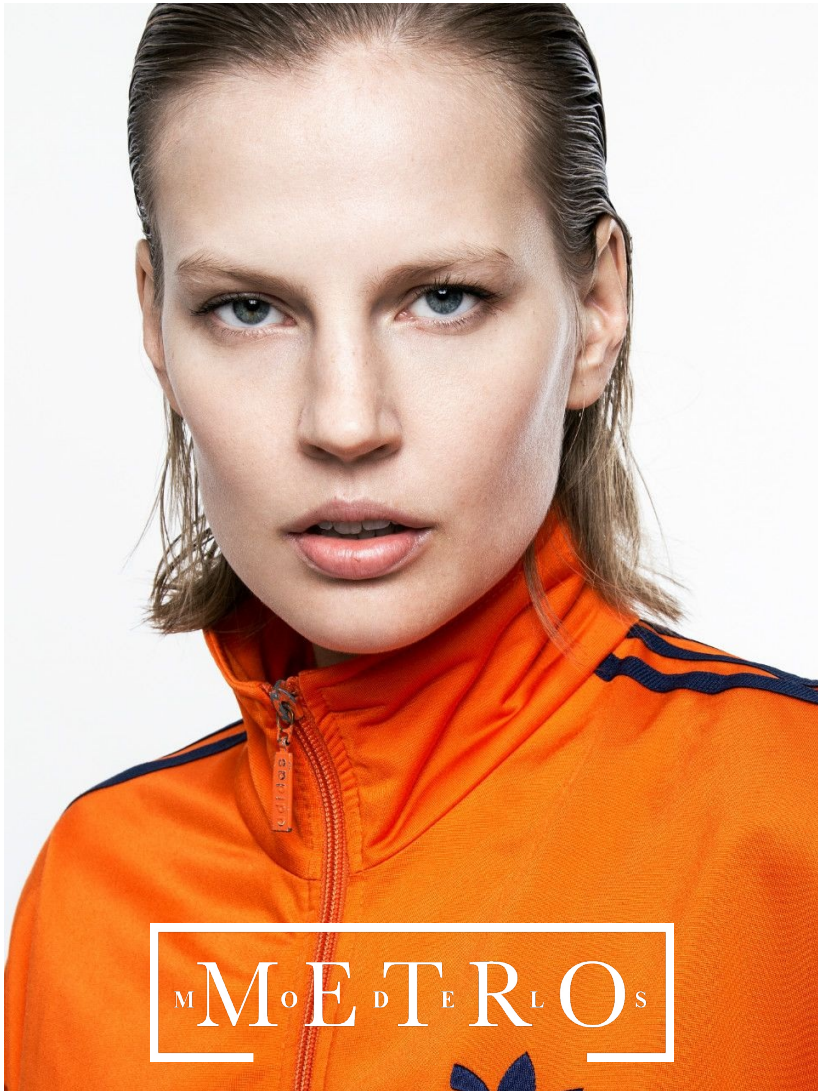

# ELISABETH ERM

M M O E D T E R L O S

M M O E D T E R L O S

# ELISABETH ERM

*Height 178 Bust 84 Waist 63 Hips 92 Shoes 41.5 Hair Blond Eyes Green*