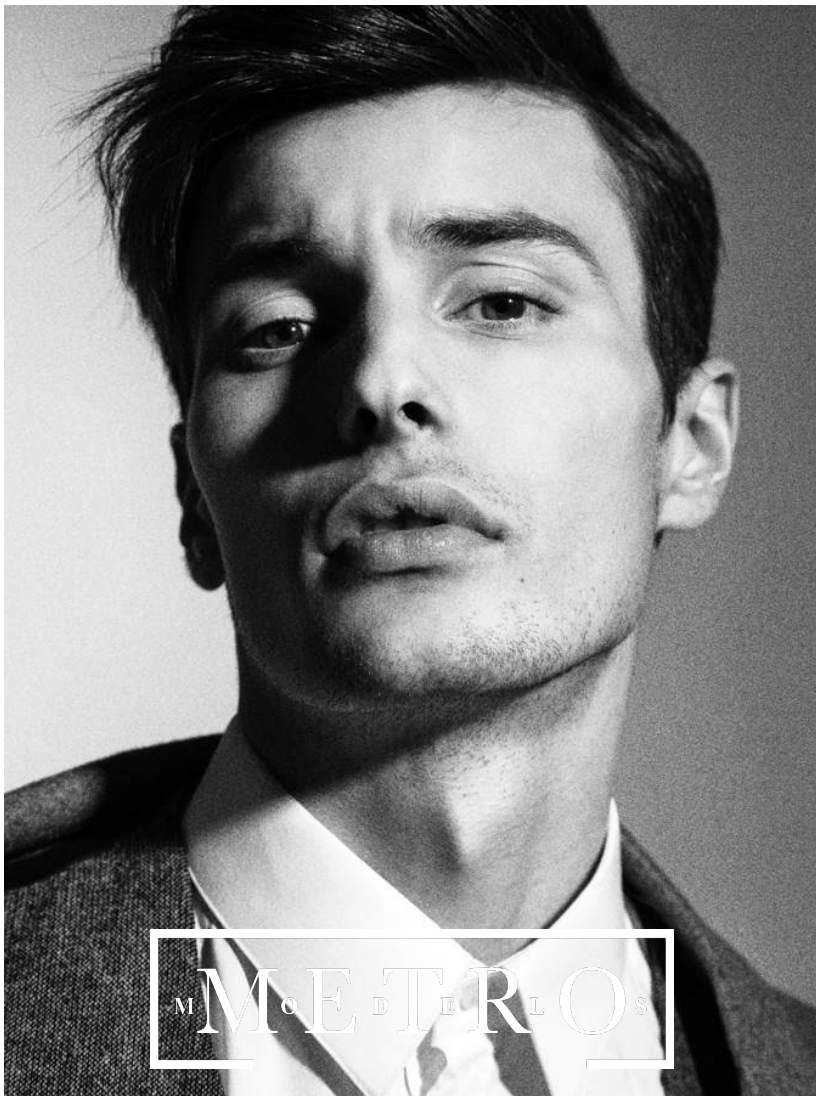

EDVIN ROMANOV

M^oE^dT^eR^lO^s

EDVIN ROMANOV

Height 186 Chest 93 Waist 77 Hips 94 Shoes 44 Hair Dark brown Eyes Brown