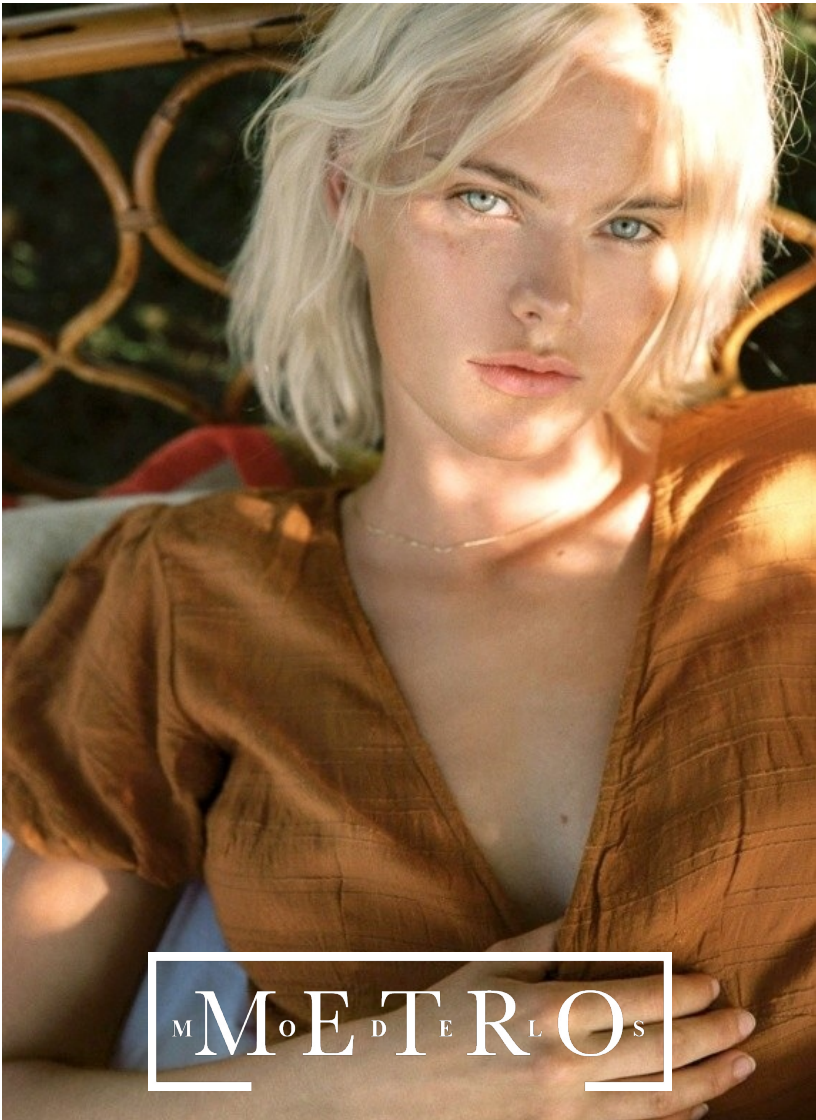

JULIA ALMENDRA

M M O E D T E R L O S