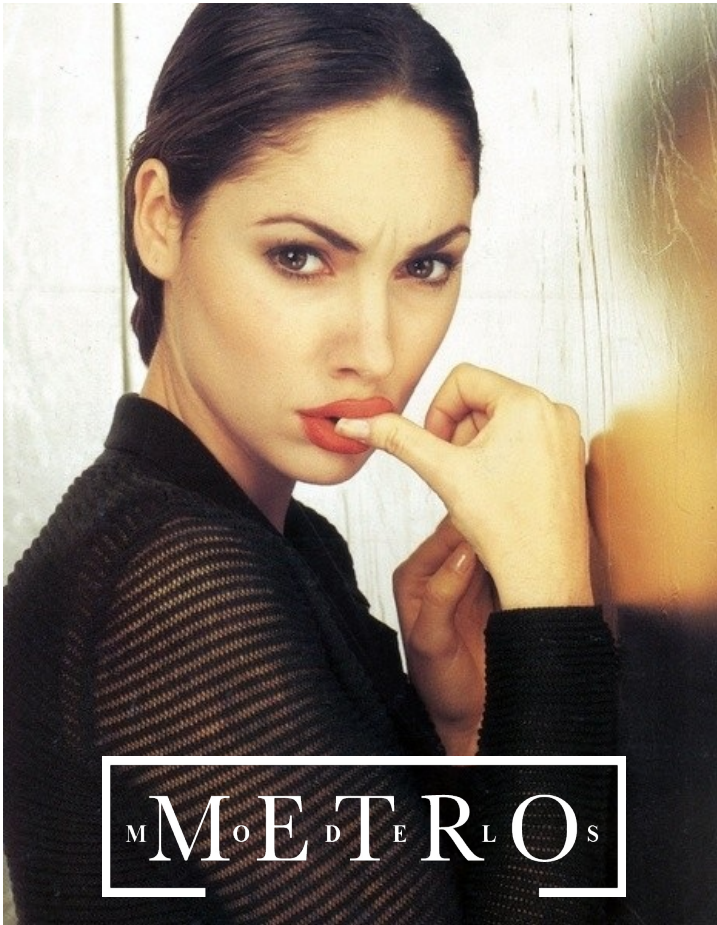

CLAUDIA GONZALEZ

M^oE^dT^rL O^s

CLAUDIA GONZALEZ

Height 178 Waist 61.5 Hips 89 Shoes 38 Hair Brown Eyes Brown