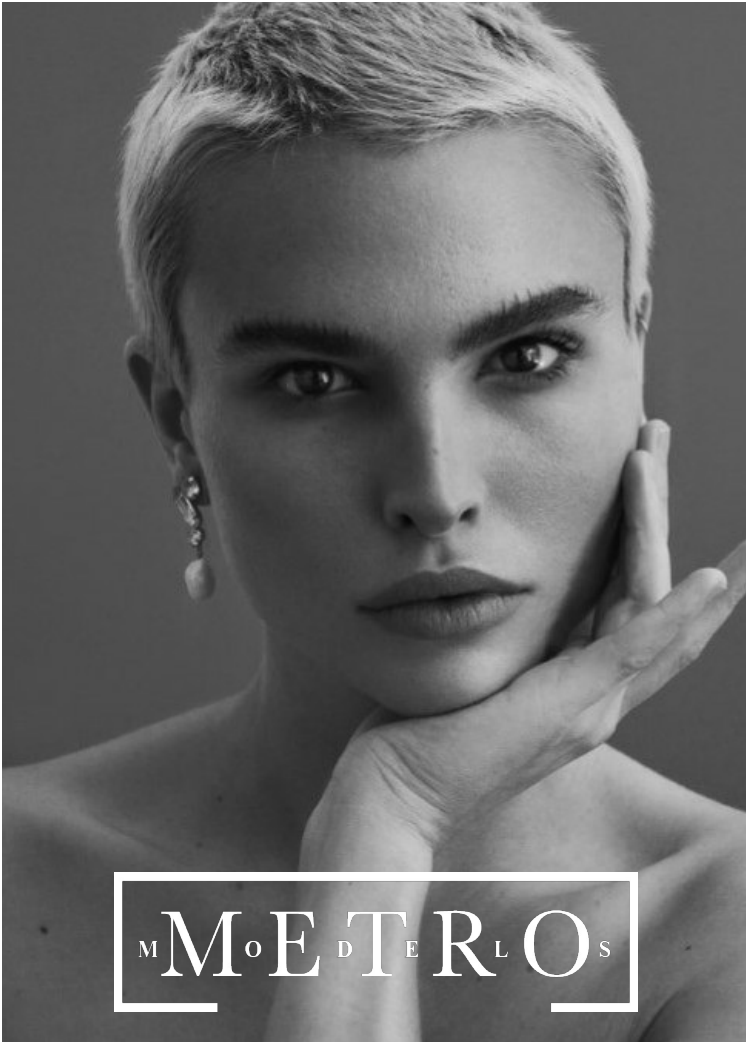

REX ADAMS

M M O E D T E R L O S

REX ADAMS

Height 175 Bust 82 Waist 62 Hips 88 Shoes 38 Hair Brown Eyes Brown