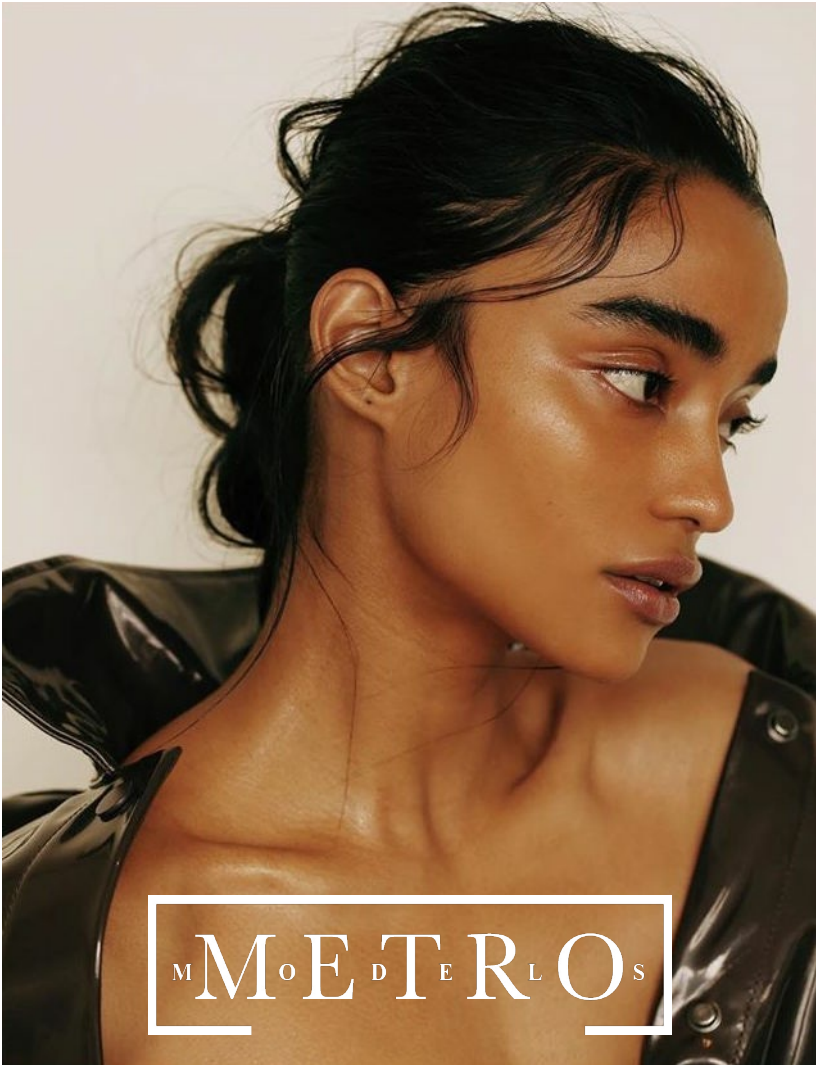

SHONALI SINGH