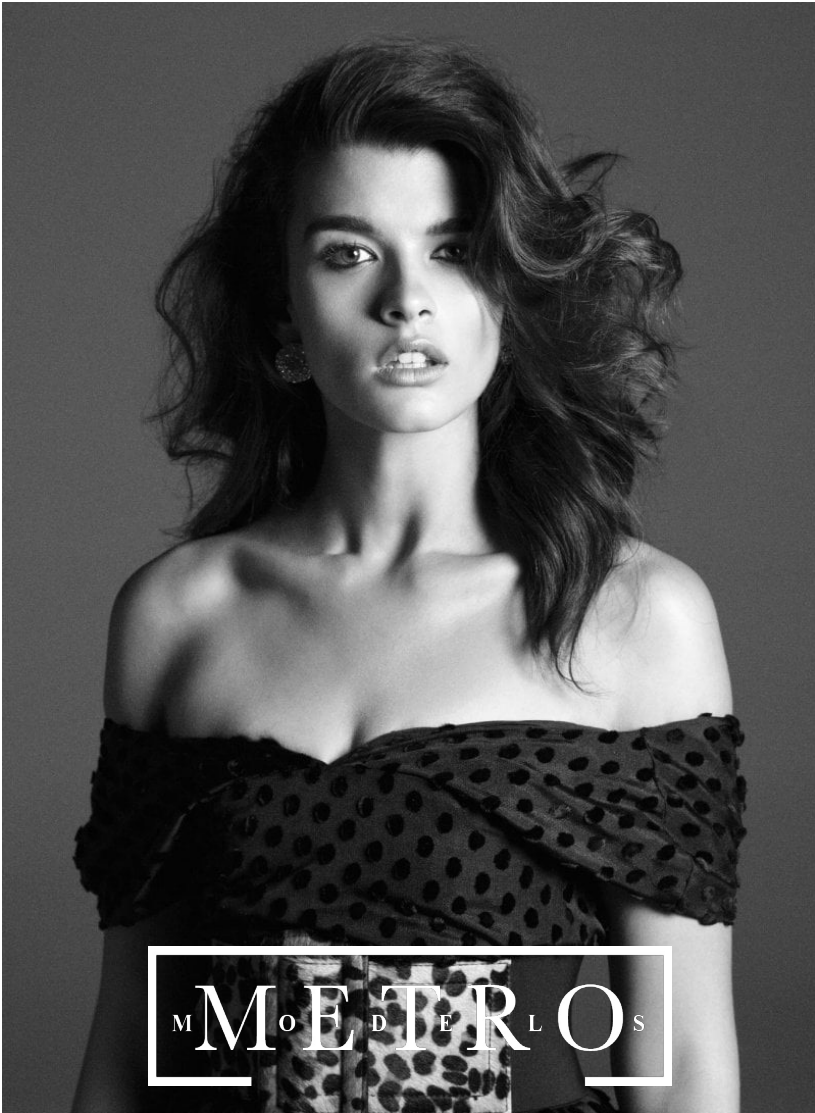

# CRYSTAL RENN

M M O E D T E R L O S

CRYSTAL RENN

*Height 175 Bust 86 Waist 68 Hips 96 Shoes 40 Hair Black Eyes Brown*