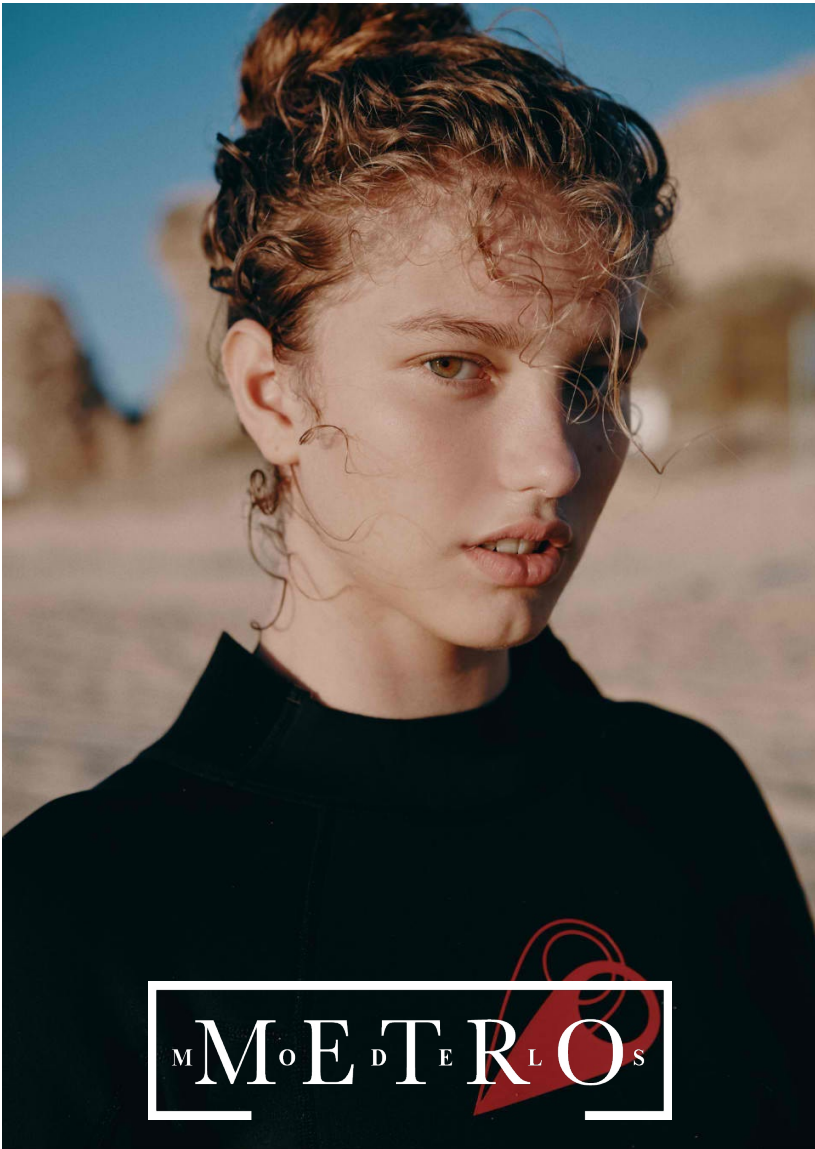

DORIT REVELIS

M M O E D T E R L O S

DORIT REVELIS

Height 173 Bust 80 Waist 62 Hips 85 Shoes 38 Hair Blond Eyes Blue green