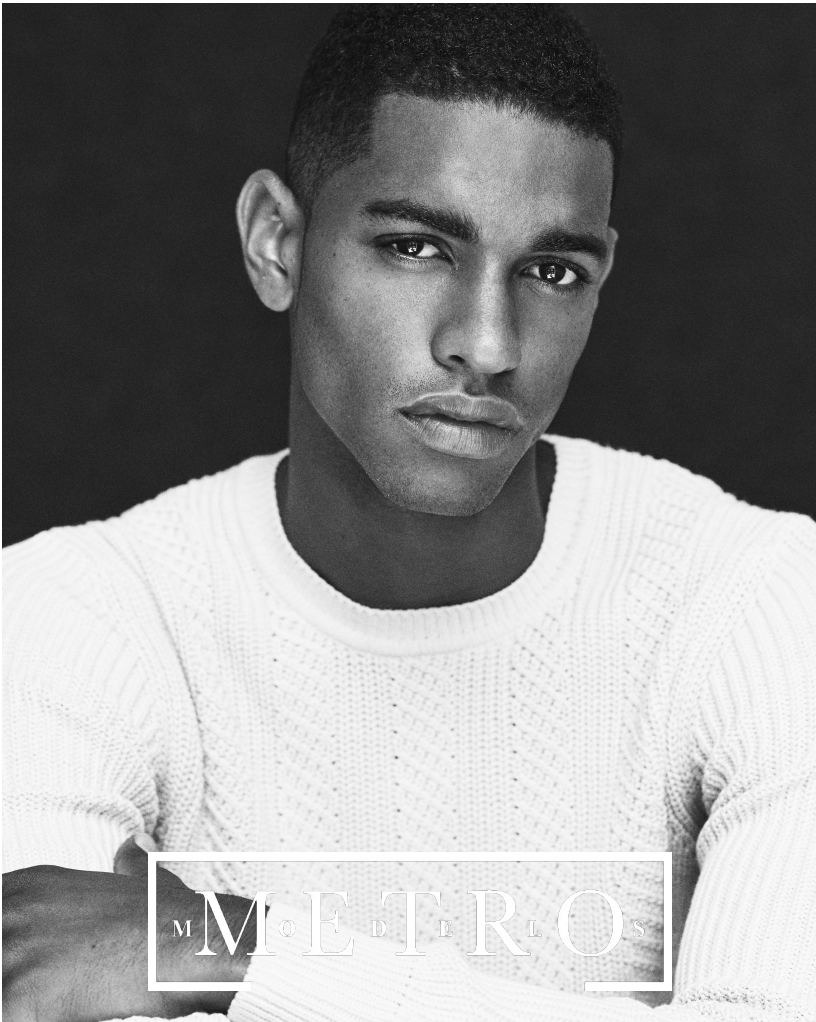

ANGELO GOMEZ

M^M O^O E^E D^D T^T E^E R^R L^L O^O S^S

ANGELO GOMEZ

Height 189 Chest 95 Waist 72 Hips 95 Shoes 43 Hair Black Eyes Brown