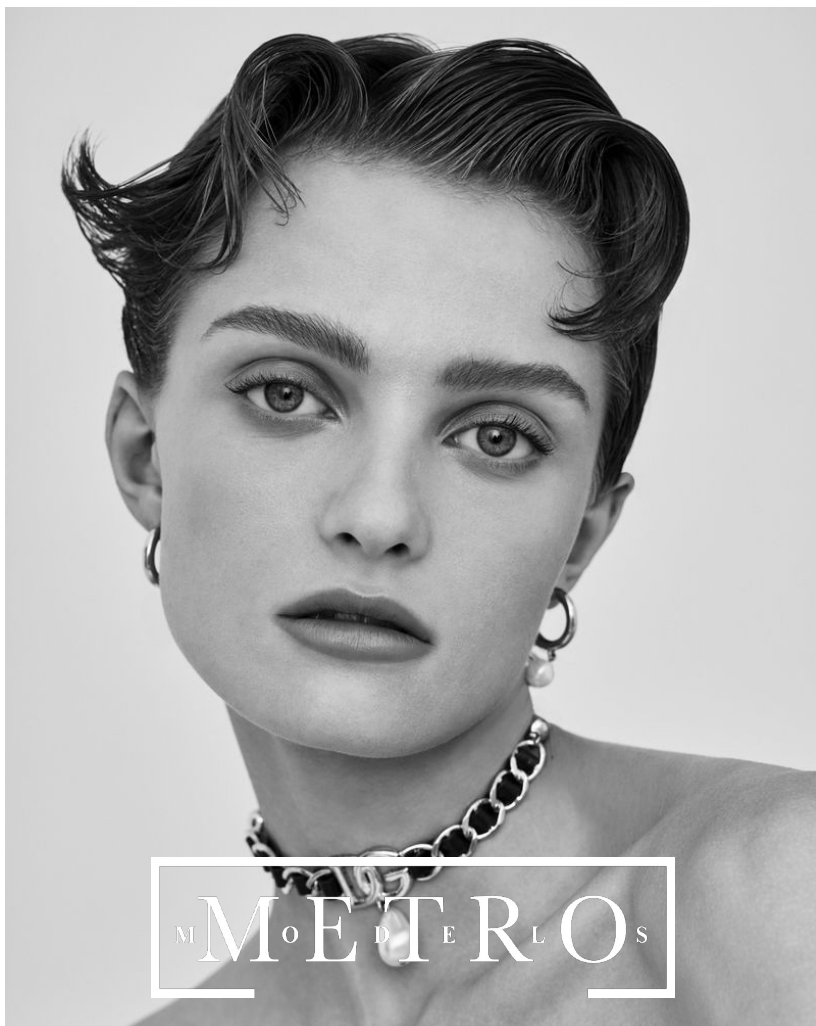

JULIA BELYAKOVA

M M O E D T E R L O S

JULIA BELYAKOVA

Height 175 Bust 86 Waist 58 Hips 90 Hair Blond Eyes Blue