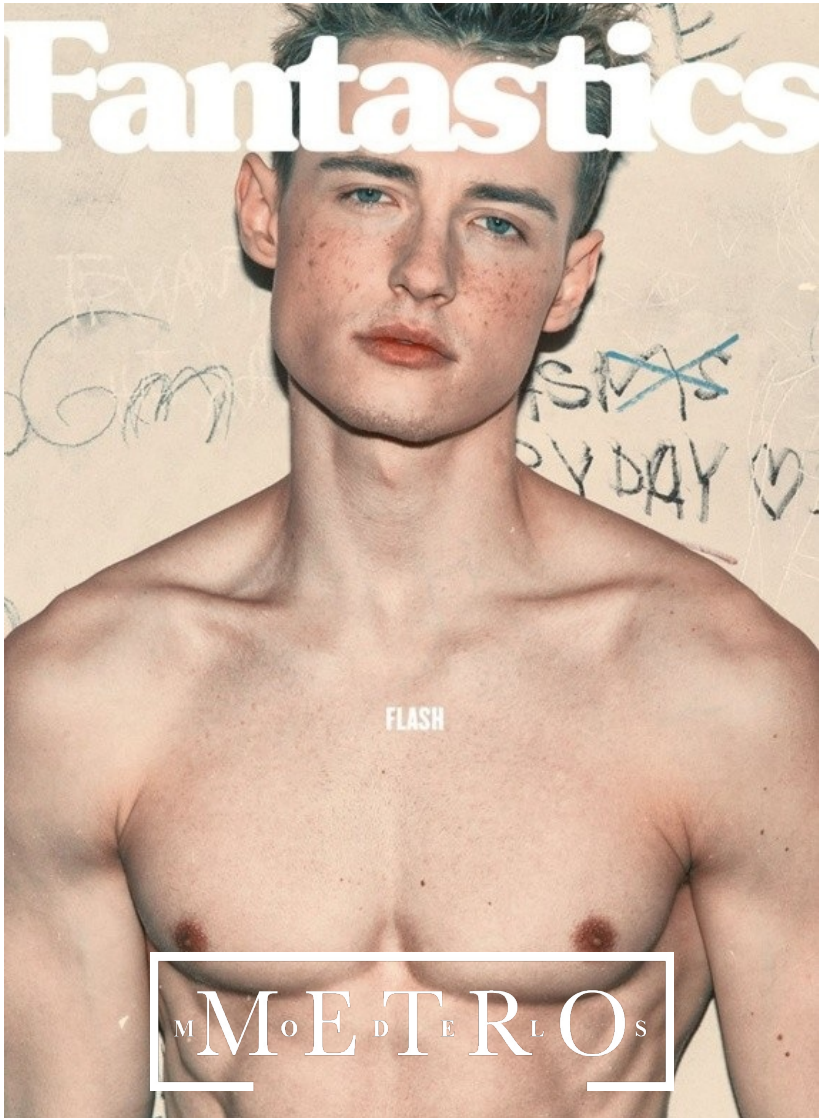

BART

M M^oE^dT^eR L O^s

BART

Height 186 Chest 96 Waist 77 Hips 98 Shoes 43 Hair Brown Eyes Blue