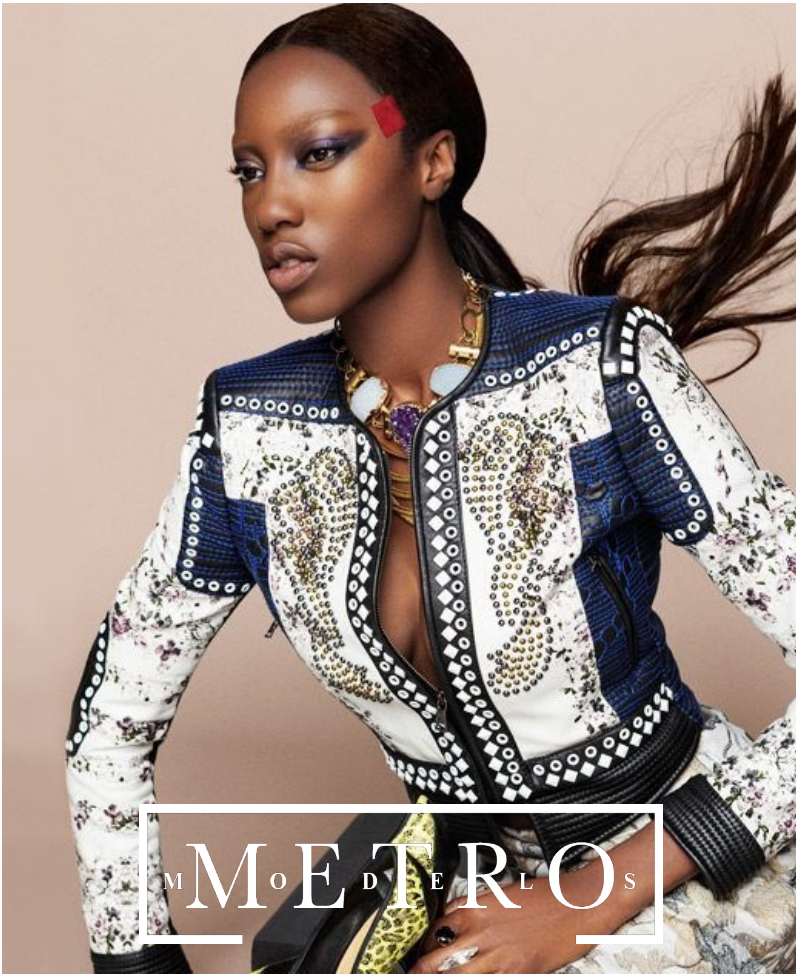

MAUD YEDESS

M M O E D T E R L O S

MAUD YEDESS

Height 180 Bust 81 Waist 63 Hips 86 Shoes 40.5 Hair Dark brown Eyes Brown