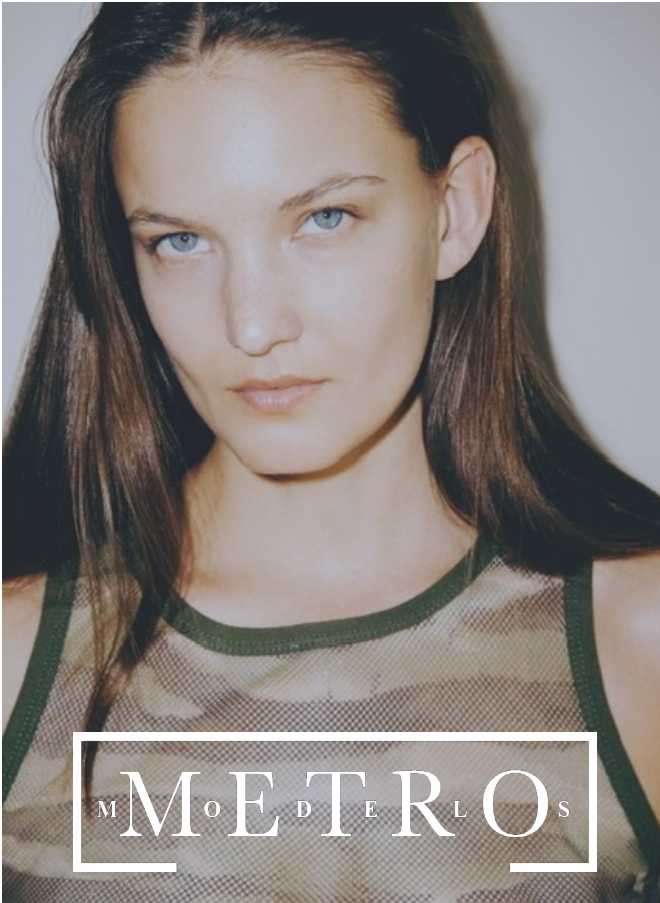

NADINE PONCE

M^M E^D T^R L^L O^S

NADINE PONCE

Height 177 Bust 86 Waist 63 Hips 88 Shoes 39 Hair Brown Eyes Blue