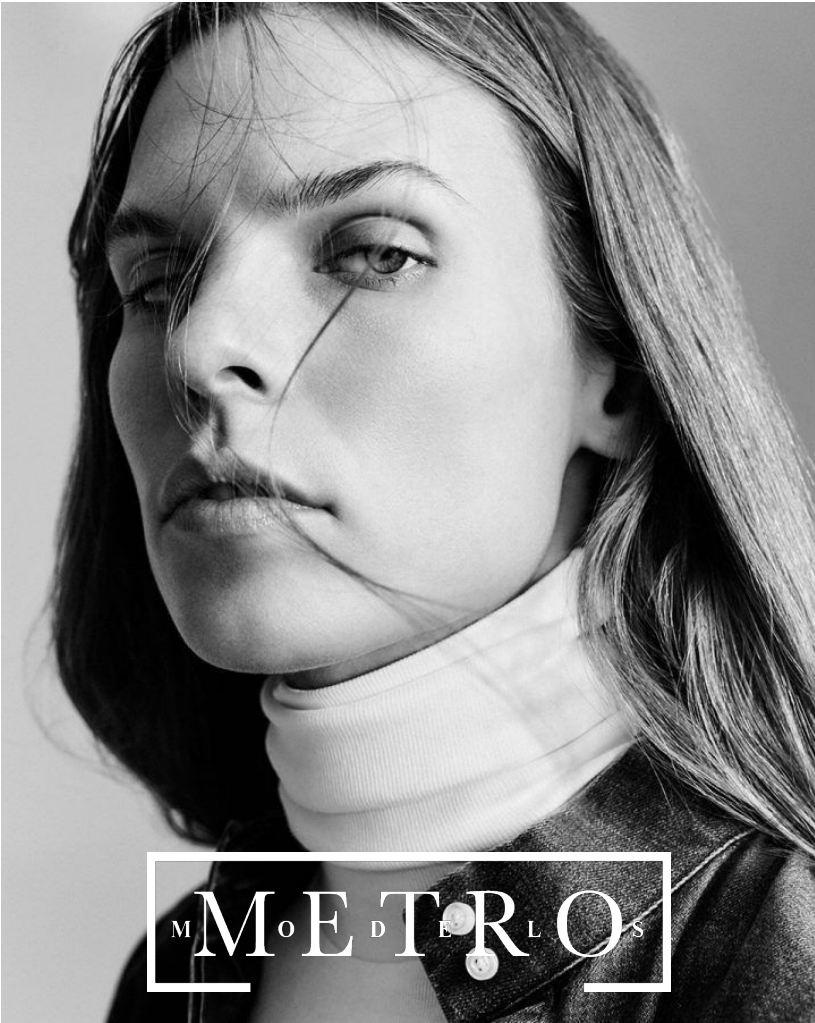

KAT HESSEN

M^MoE^DT^ER^LO^S

KAT HESSEN

Height 178 Bust 76 Waist 56 Hips 86 Shoes 38 Hair Dark brown Eyes Blue green