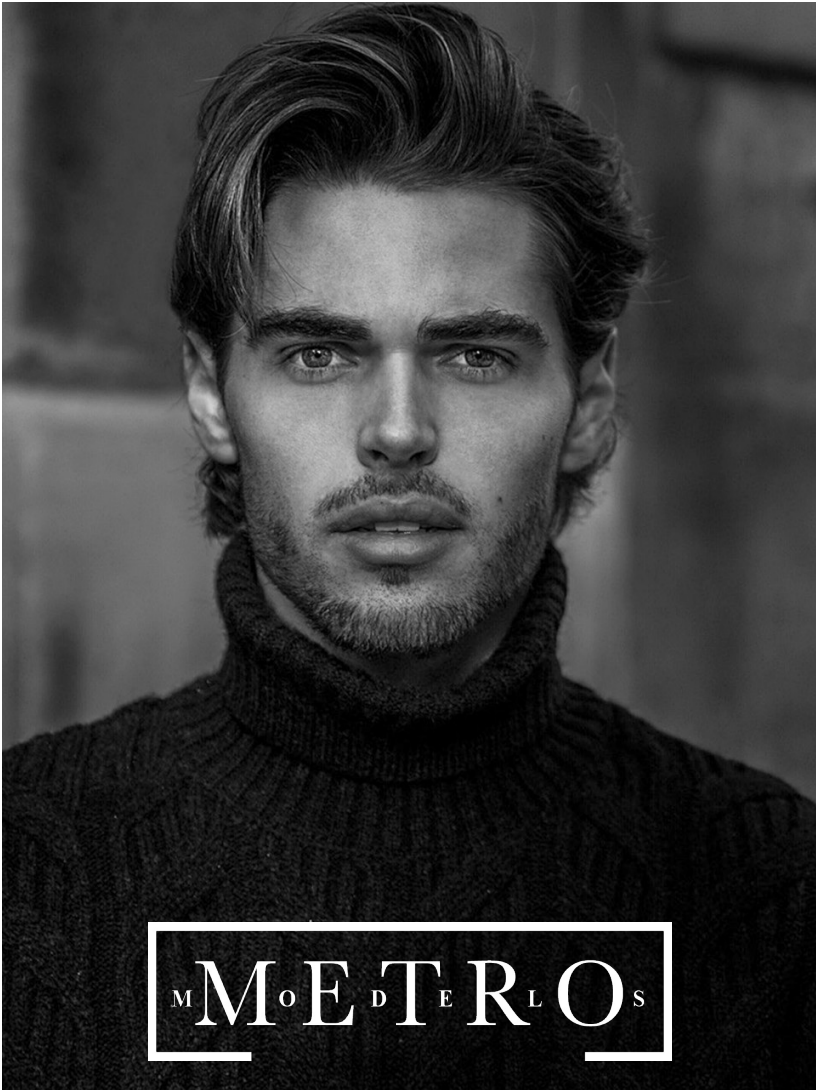

CHARLY POIRIER

M M O E D T E R L O S

CHARLY POIRIER

Height 186 Chest 97 Waist 82 Hips 95 Shoes 44 Hair Light brown Eyes Blue