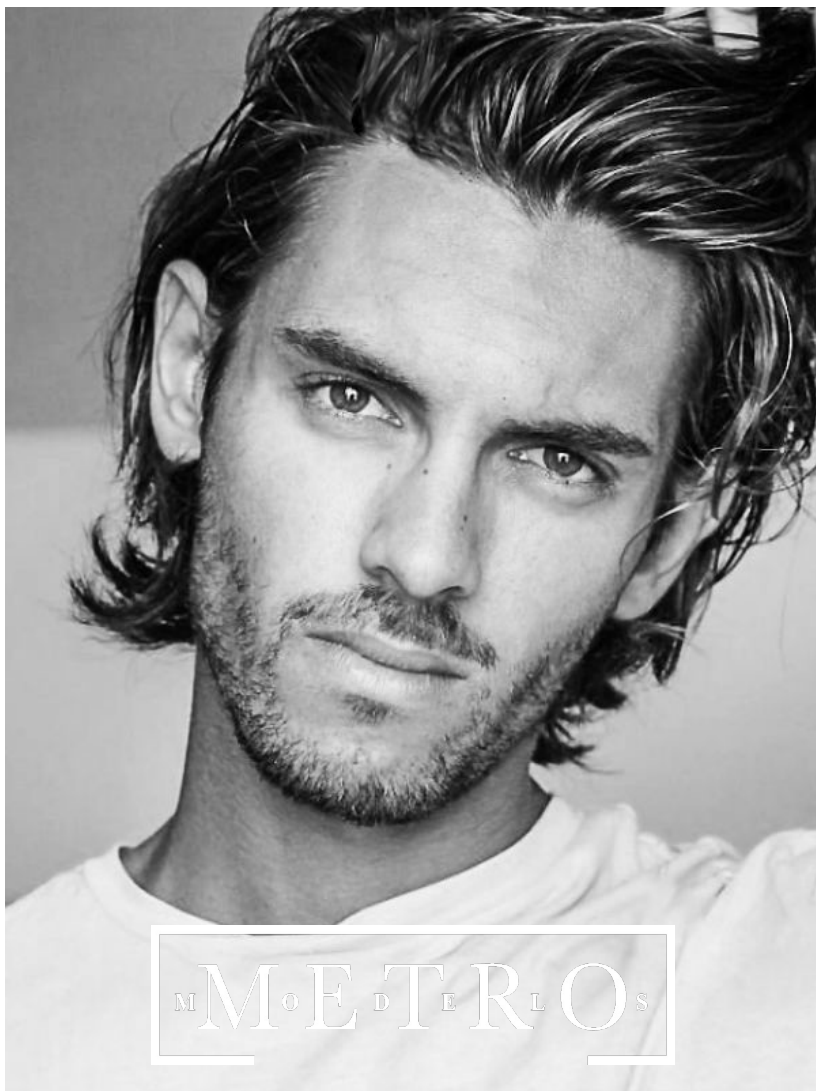

CYRIL CERTAIN