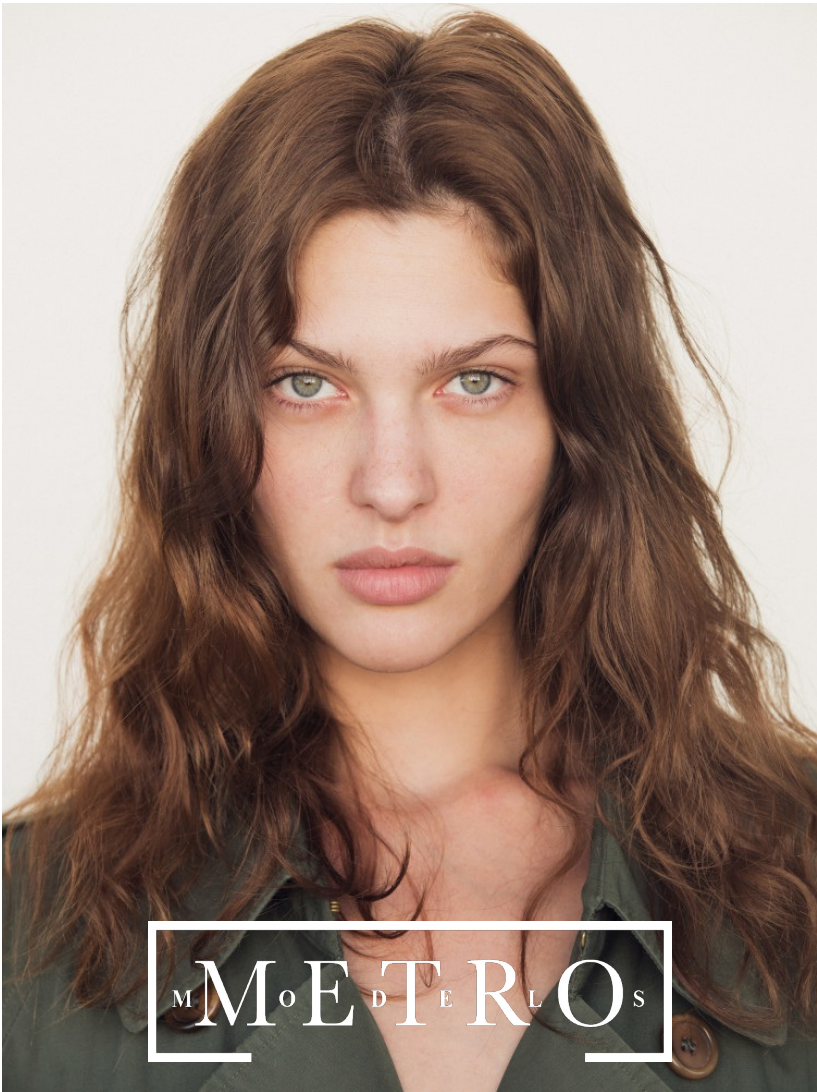

ANGELINA PIRTSKHALAVA

M^M E^D T^R L^O S

ANGELINA PIRTSKHALAVA

Height 176 Bust 83 Waist 61 Hips 88 Shoes 39 Hair Brown Eyes Green