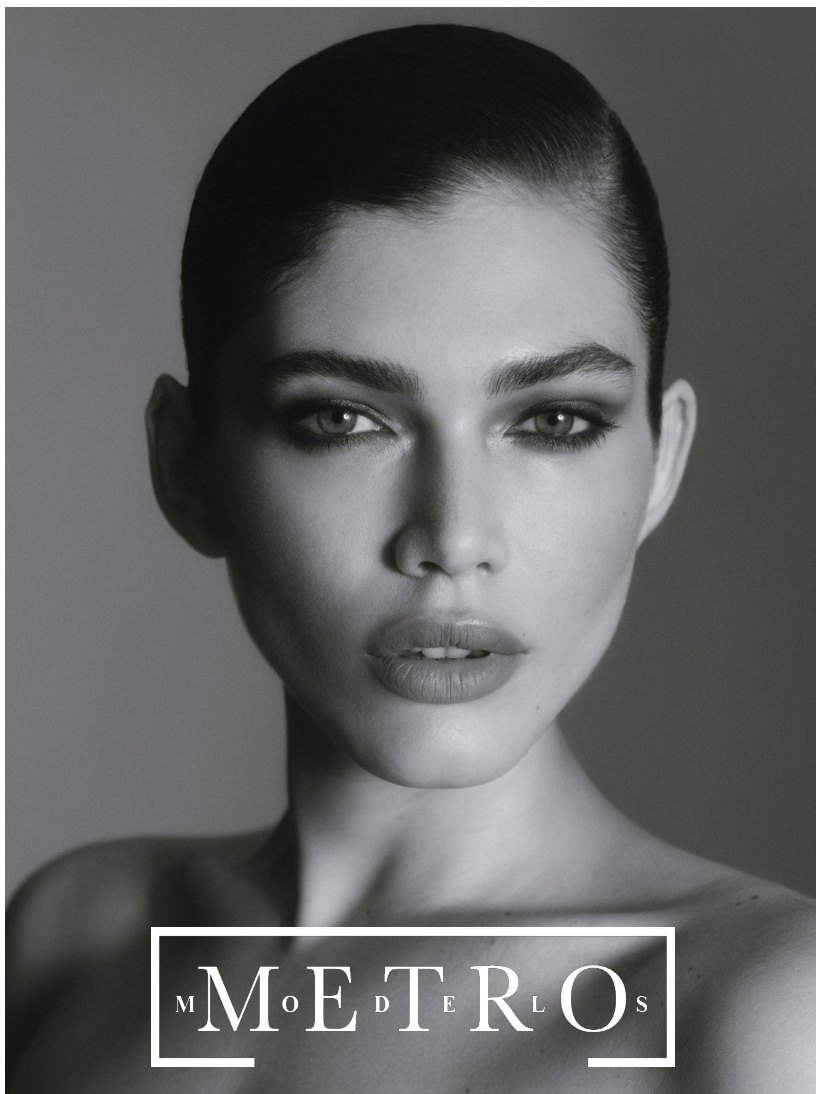

# VALENTINA SAMPAIO

M M O E D T E R L O S

# VALENTINA SAMPAIO

*Height 177 Bust 84 Waist 65 Hips 88 Shoes 41 Hair Brown Eyes Green*