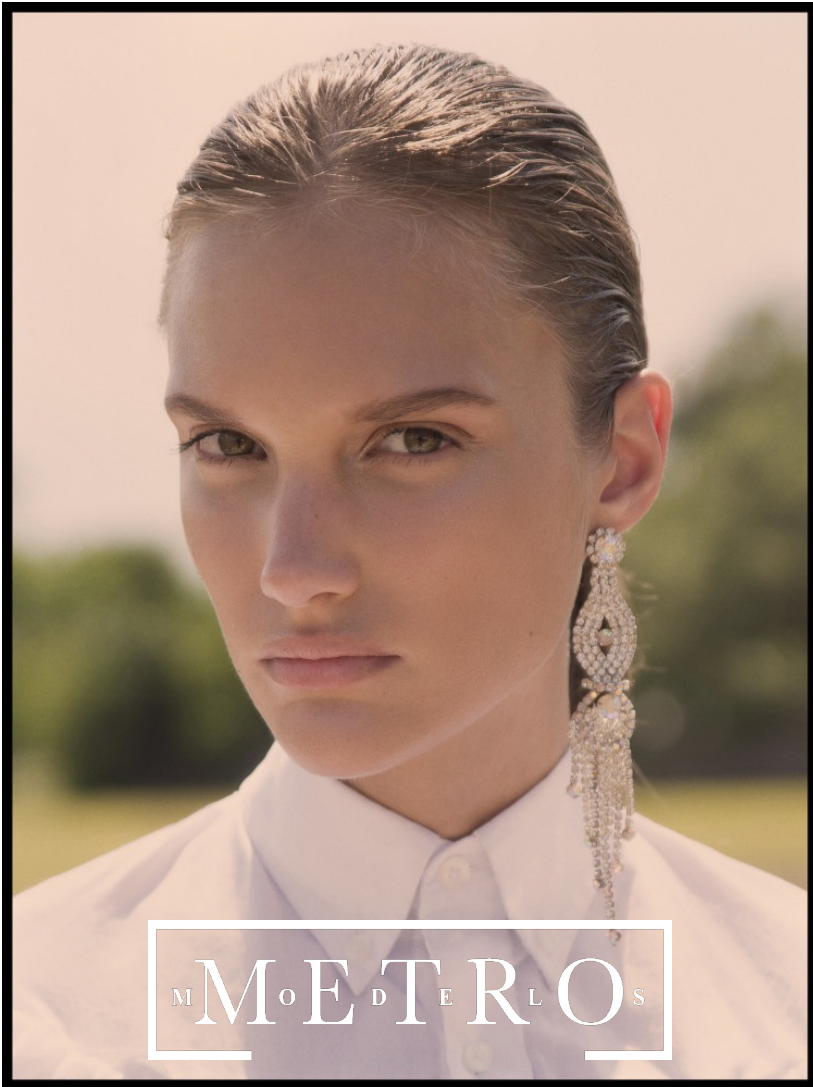

KINGA TROJAN

M^M E^D T^R L O^S

KINGA TROJAN

Height 176 Bust 82 Waist 59 Hips 89 Shoes 40 Hair Brown Eyes Hazel