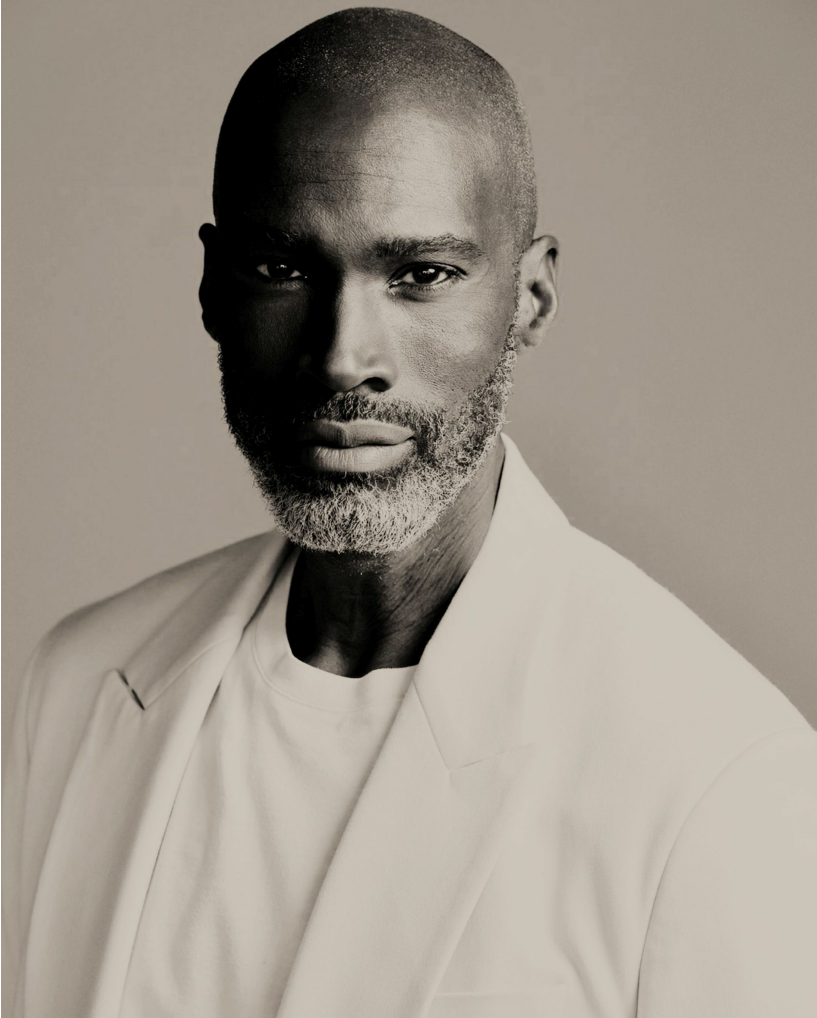

# HILTON SULLIVAN

M<sup>o</sup>E<sup>d</sup>T<sup>r</sup>L O<sup>s</sup>

# HILTON SULLIVAN

*Height 183 Chest 98 Waist 81 Hips 94 Shoes 45 Hair Brown Eyes Black*