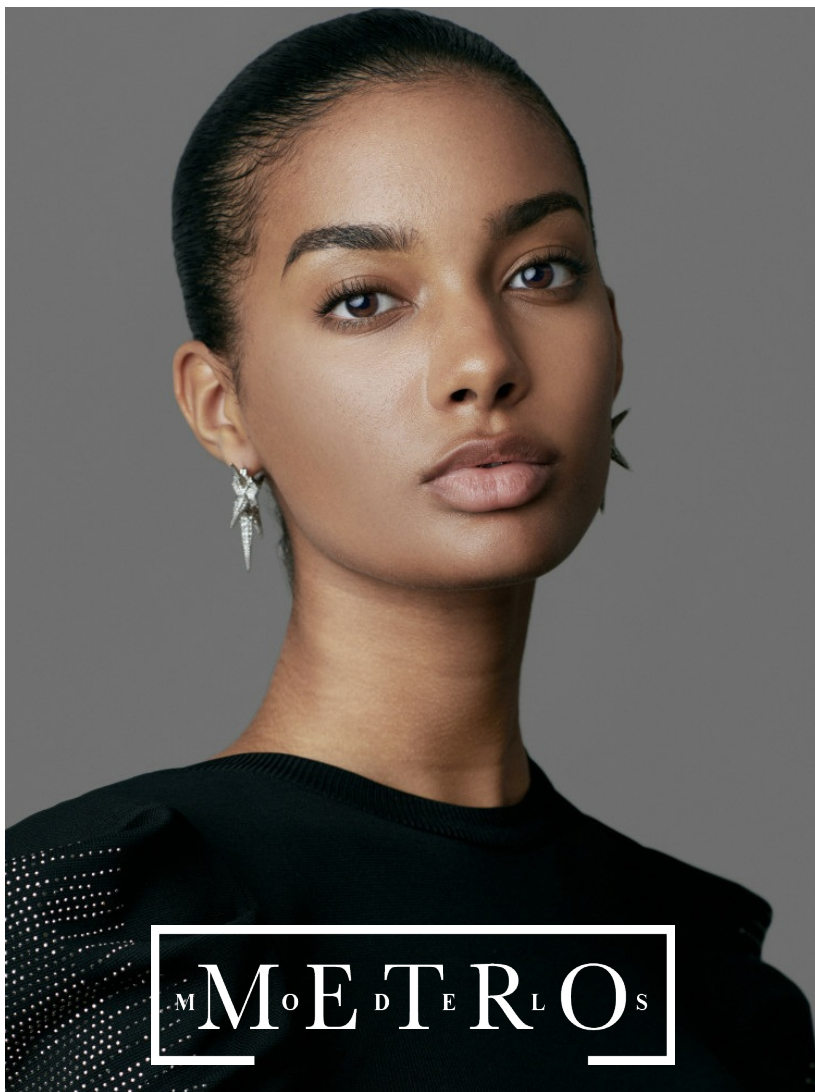

CARINE ATWERE

M M O E D T E R L O S

CARINE ATWERE

Height 178 Bust 81 Waist 60 Hips 86 Shoes 38 Hair Brown Eyes Brown