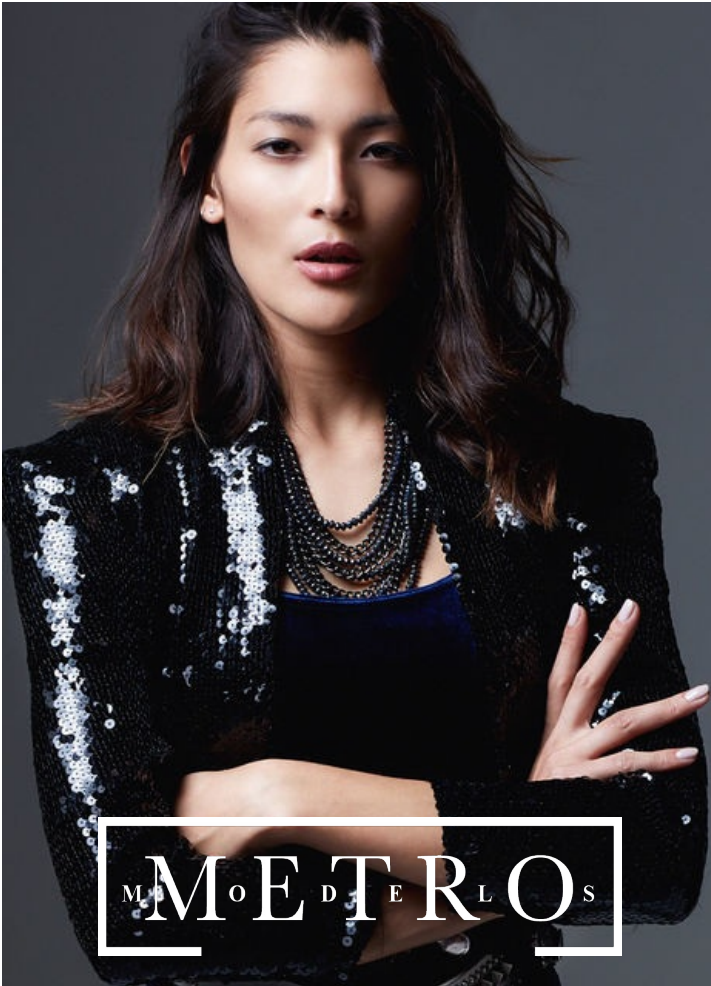

JESSICA EVANS

M^oE^dT^rL O^s

JESSICA EVANS

Height 177 Bust 84 Waist 63 Hips 88 Shoes 41 Hair Brown Eyes Hazel