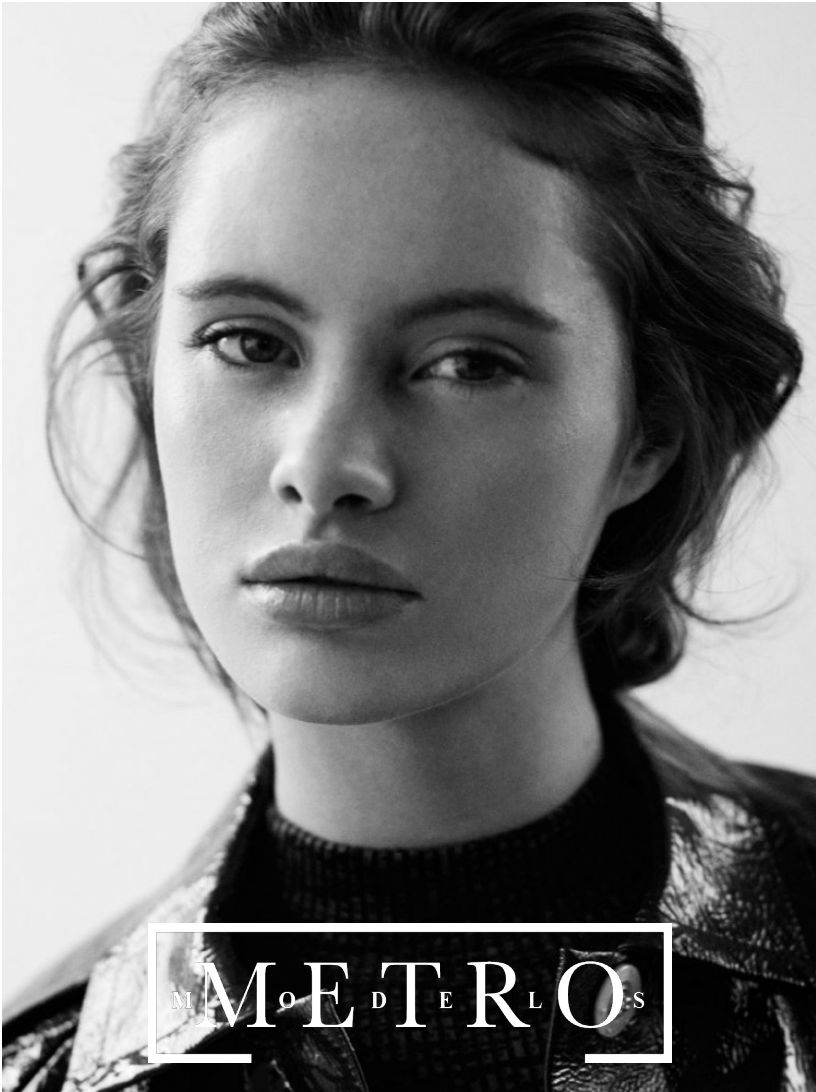

ROSIE ASHLEY

M^oE^dT^rL O^s

ROSIE ASHLEY

Height 178 Bust 81 Waist 63 Hips 91 Shoes 40 Hair Red Eyes Hazel