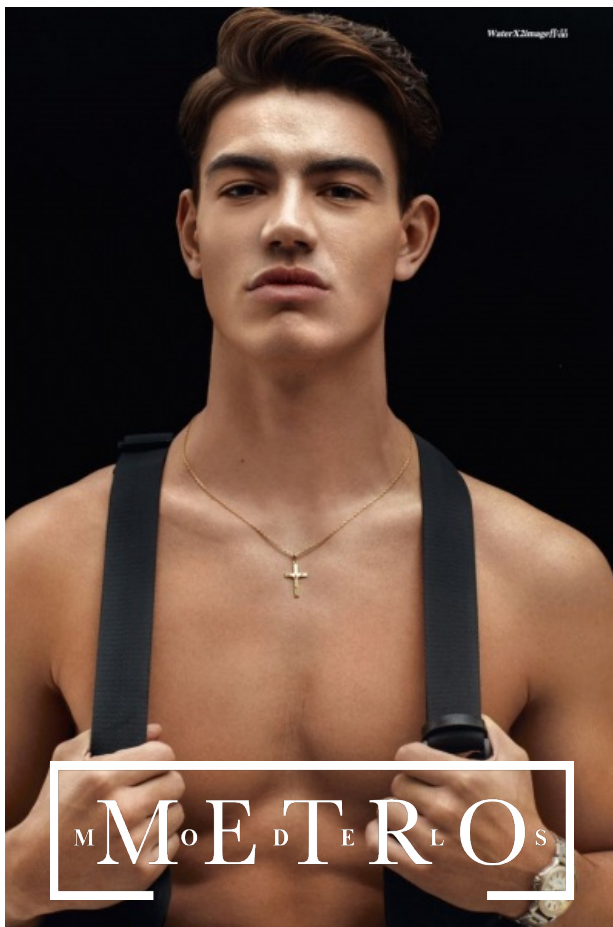

# PIERRE VERDIER

M M O E D T E R L O S

# PIERRE VERDIER

*Height 188 Chest 96 Waist 79 Hips 95 Shoes 44 Hair Brown Eyes Brown*