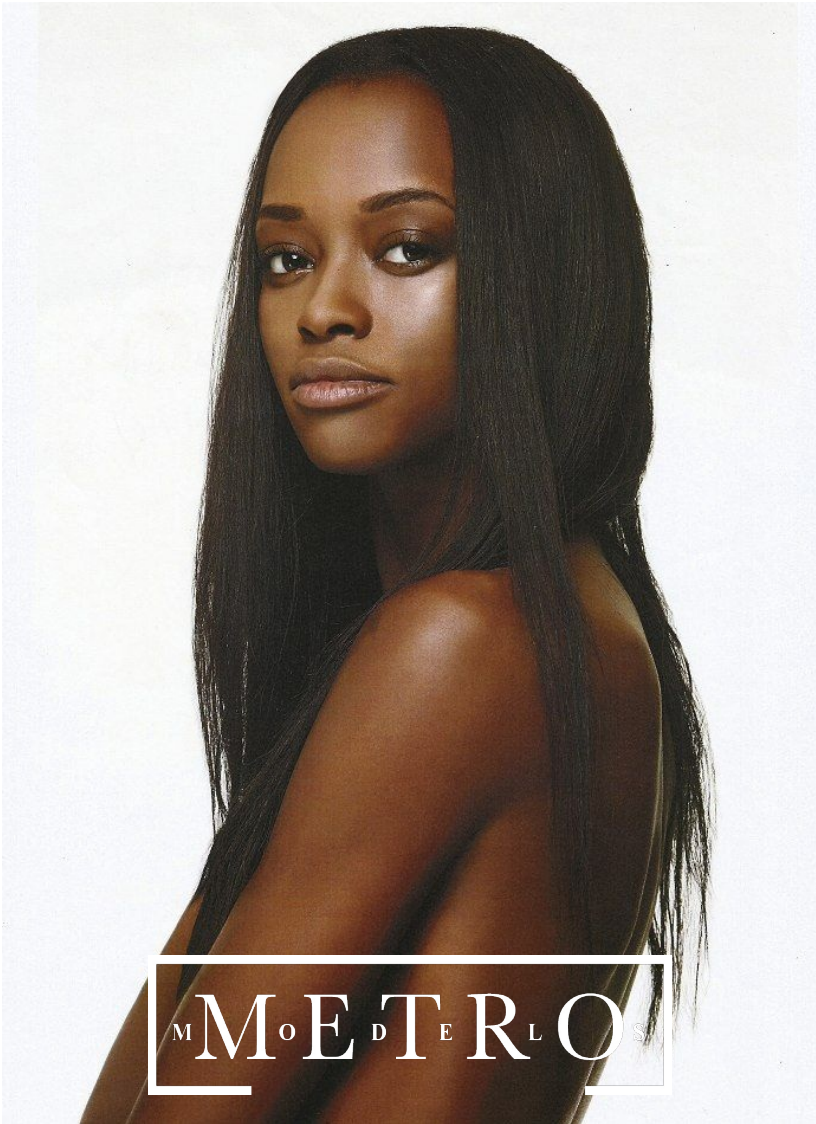

ANNE BARRETO

M M O E D T E R L O S

ANNE BARRETO

Height 178 Bust 78 Waist 59 Hips 89 Shoes 38 Hair Black Eyes Brown