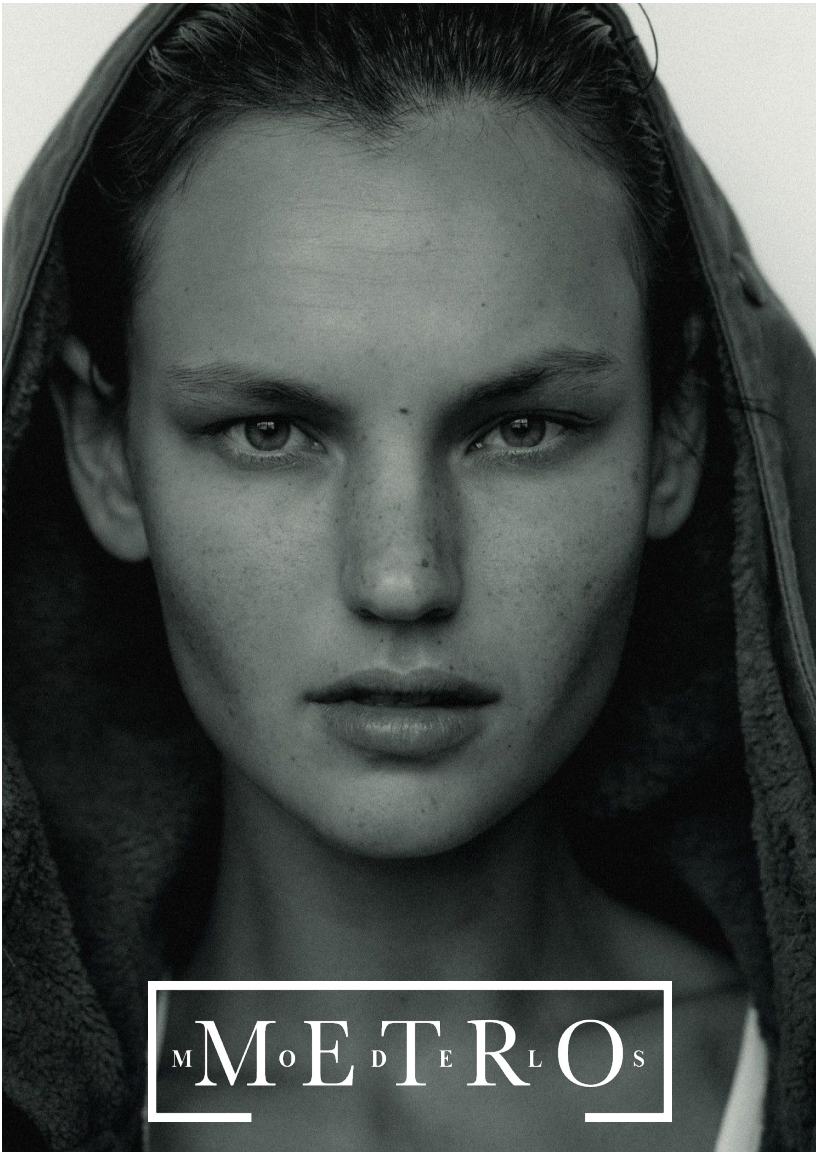

# DARYA JEMELJANOVIC

M M O E D T E R L O S

M M O E D T E R L O S

DARYA JEMELJANOVIC

*Height 177 Bust 83 Waist 59 Hips 90 Shoes 40 Hair Dark brown Eyes Green*