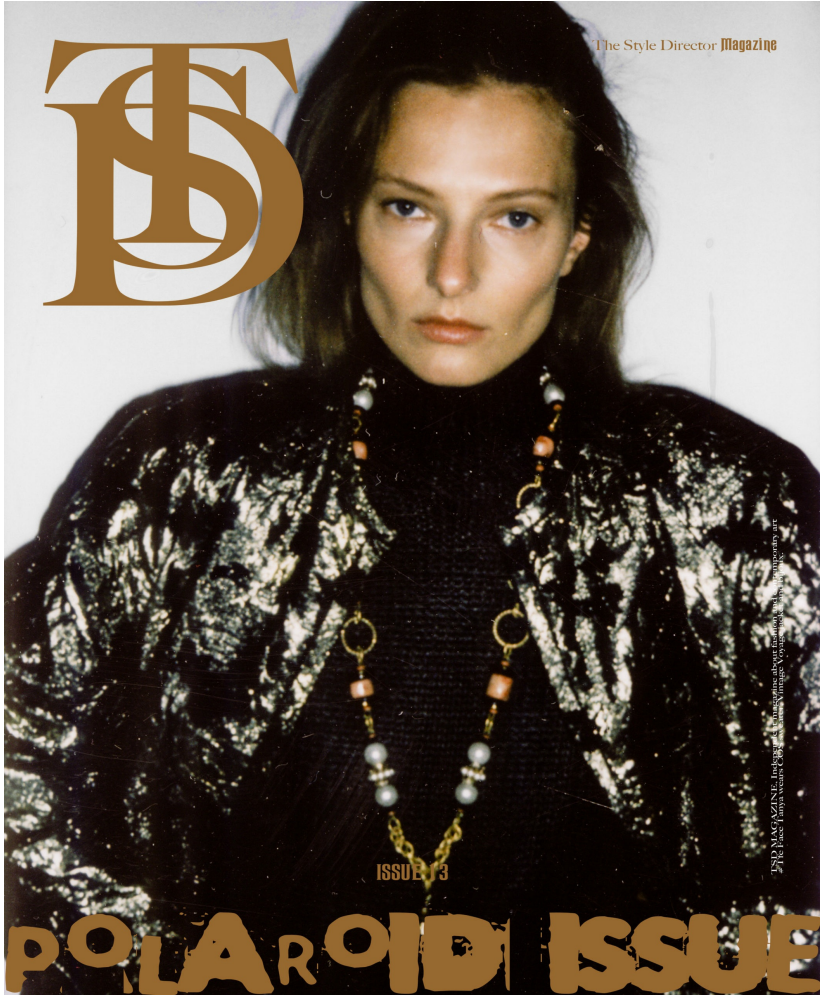

TANYA RUBAN

M M O E D T E R L O S

TANYA RUBAN

Height 179 Bust 90 Waist 62 Hips 89 Shoes 39 Hair Brown Eyes Green gray