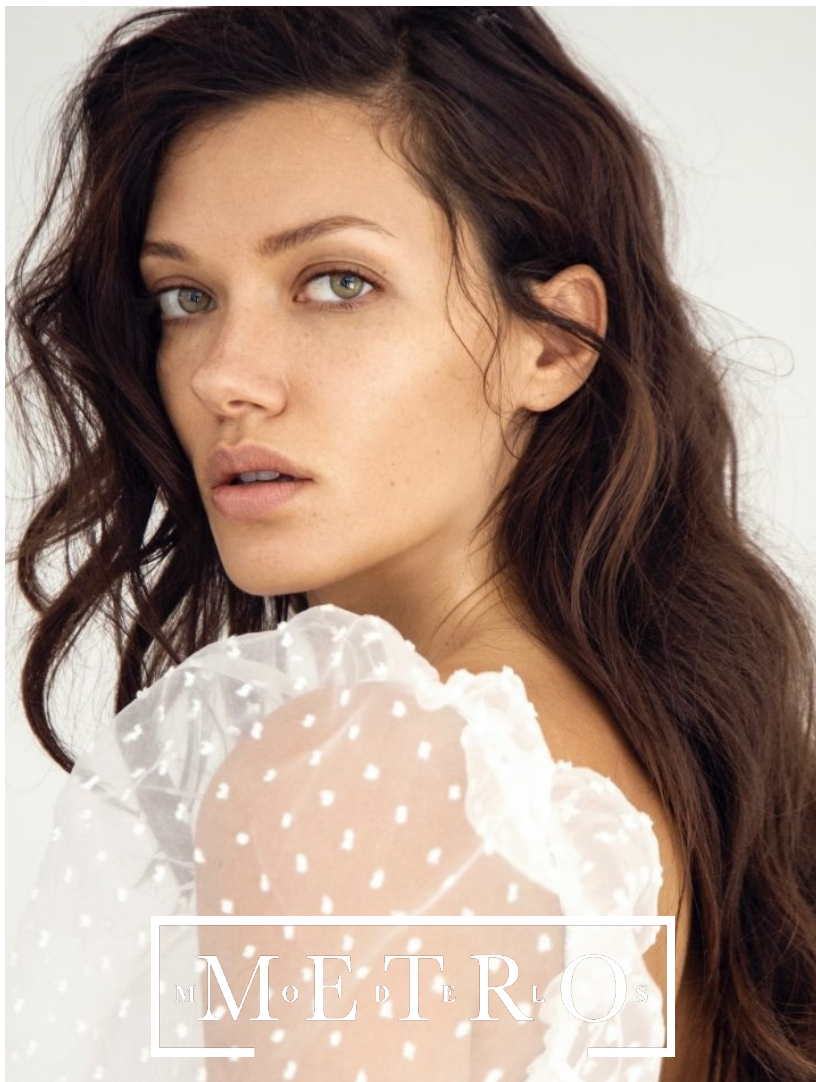

ANNA CHRISTINA SCHWARTZ

M^M E^D T^R L^L O^S

ANNA CHRISTINA SCHWARTZ

Height 173 Bust 85 Waist 60 Hips 90 Shoes 39 Hair Brown Eyes Green