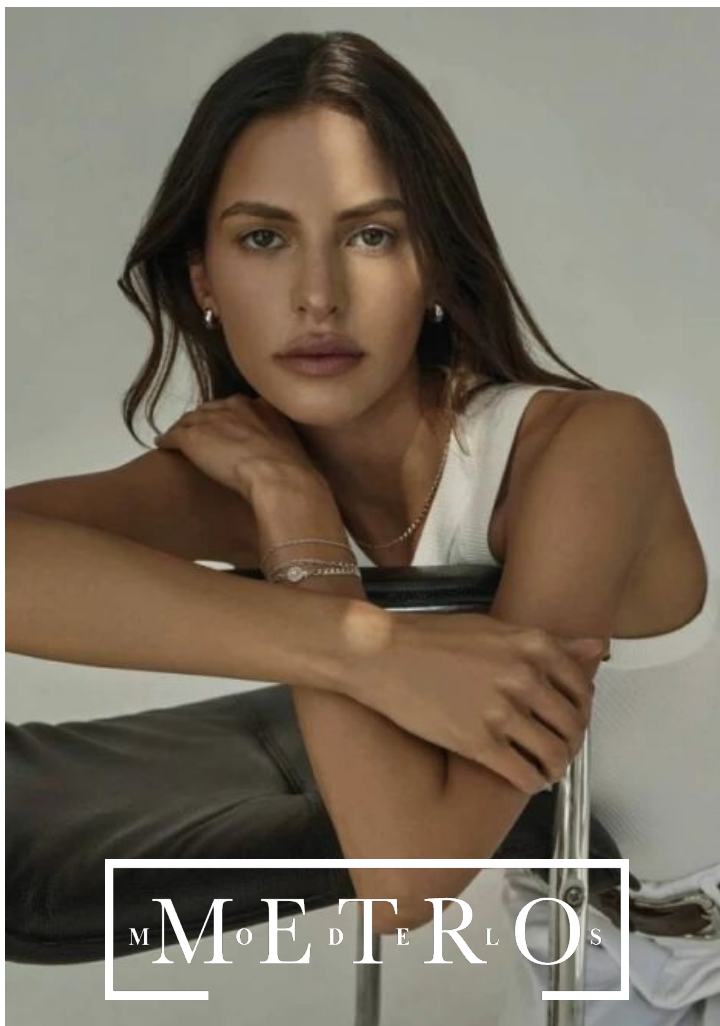

MARIA TOMASZEWSK

M^oE^dT^eR^LO^s

MARIA TOMASZEWSK

Height 176 Bust 84 Waist 61 Hips 90 Shoes 39 Hair Brown Eyes Hazel