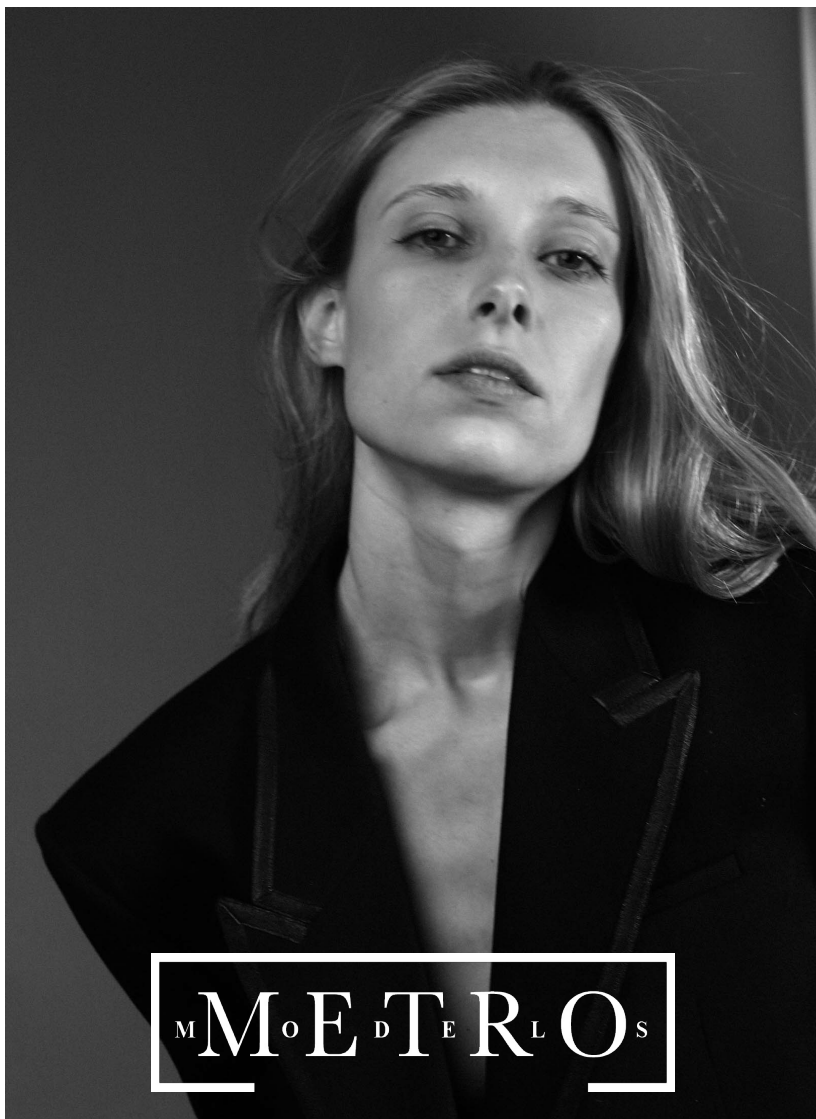

ANNE GROEN

M M O E D T E R L O S

M M^oE^dT^rL O^s

ANNE GROEN

Height 180 Bust 80 Waist 60 Hips 92 Shoes 39 Hair Brown Eyes Grey