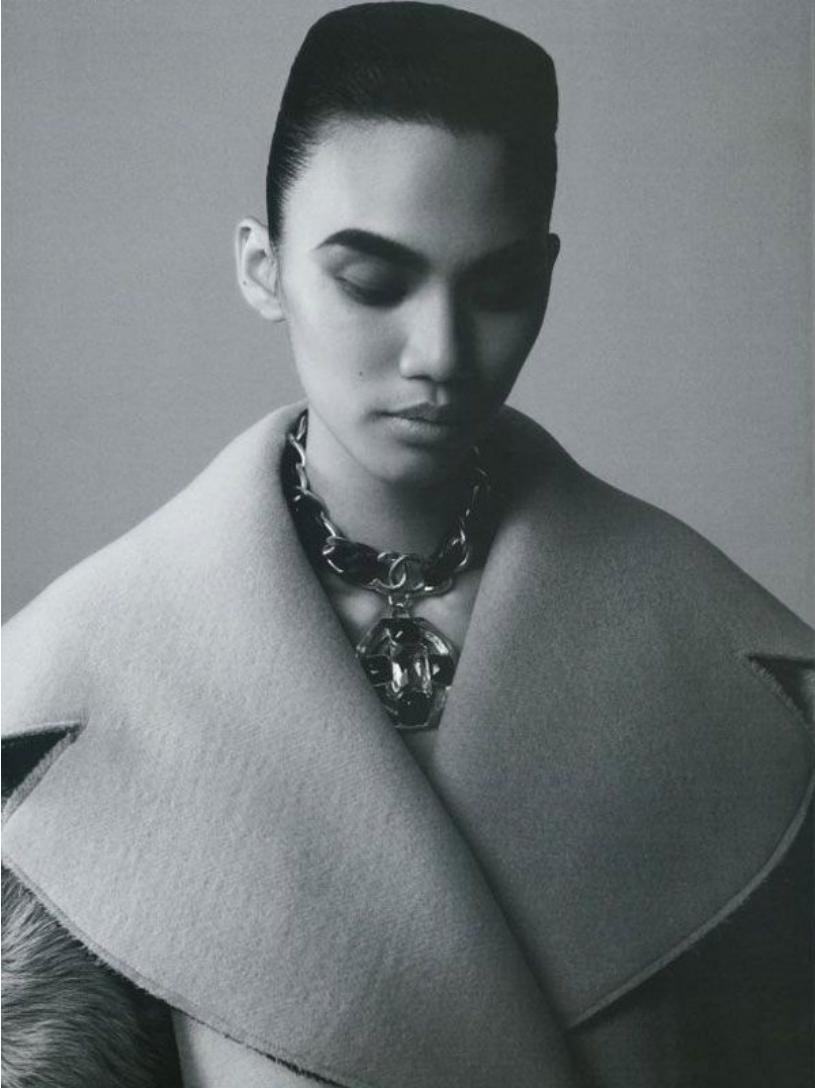

PRIMA CHANG

M^oE^dT^rL O^s

PRIMA CHANG

Height 180 Bust 82 Waist 60 Hips 88.5 Shoes 40 Hair Brown Eyes Brown