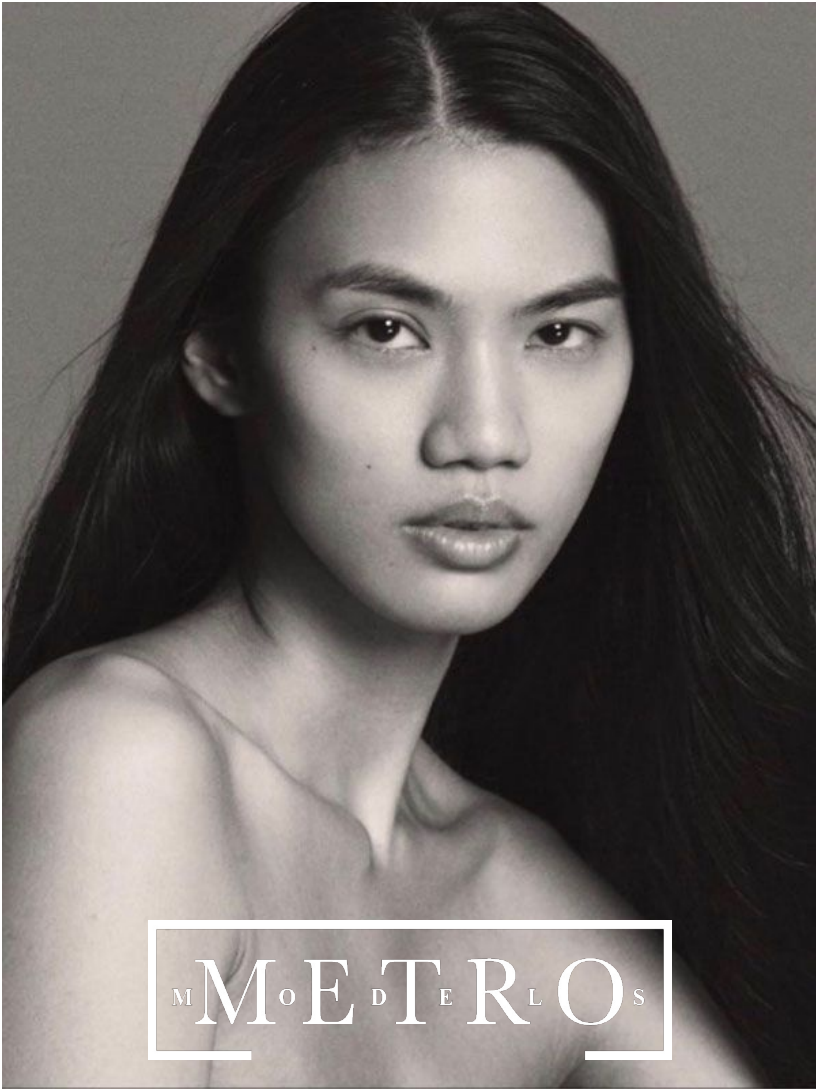

PRIMA CHANG

M^oE^dT^rL O^s

PRIMA CHANG

Height 180 Bust 82 Waist 60 Hips 88.5 Shoes 40 Hair Brown Eyes Brown