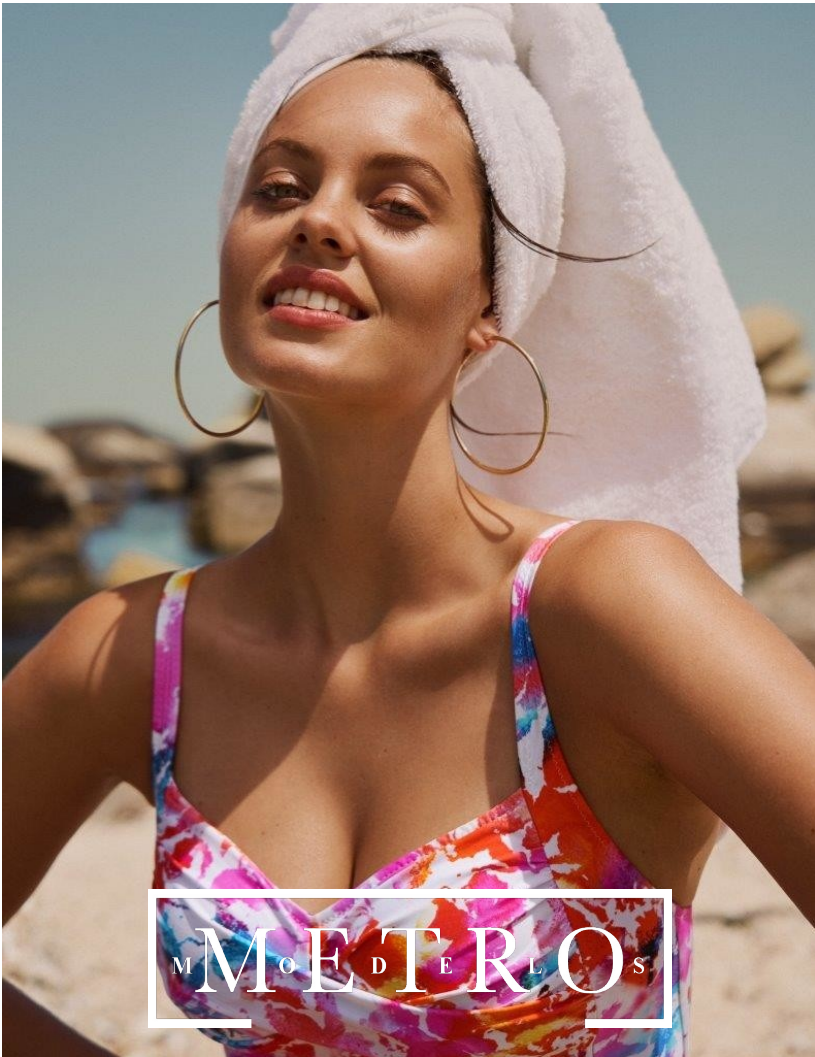

MORGAN SHELLY