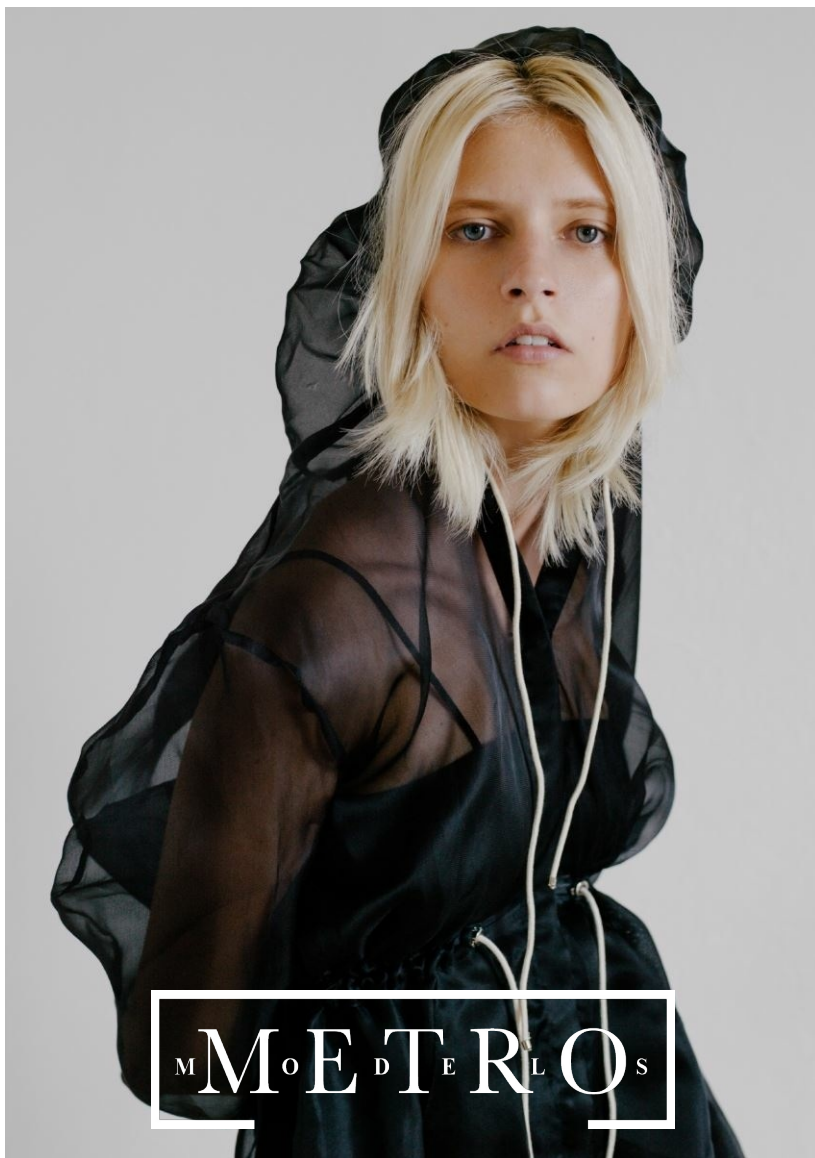

ANA SCHURMANN

M M O E D T E R L O S

ANA SCHURMANN

Height 175.5 Bust 79 Waist 58 Hips 86 Shoes 39 Hair Blond Eyes Blue