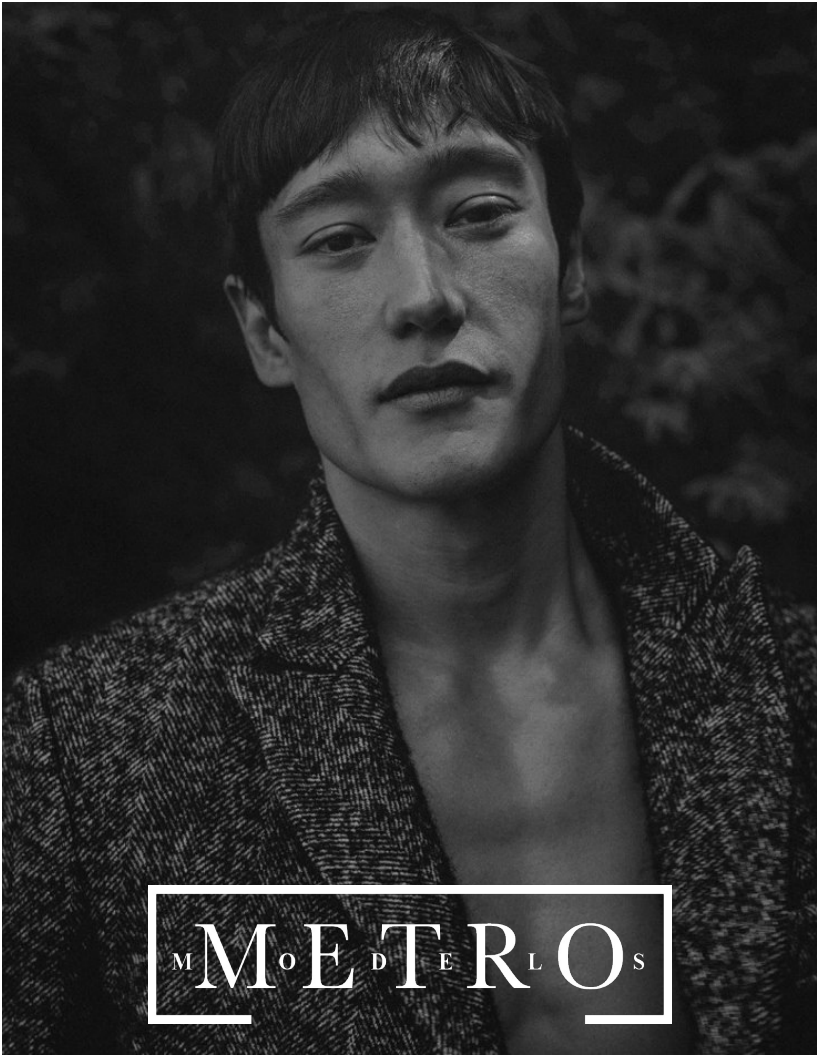

# DANIEL YOON

M M O E D T E R L O S

DANIEL YOON

*Height 185 Chest 92 Waist 77 Shoes 43 Hair Brown Eyes Brown*