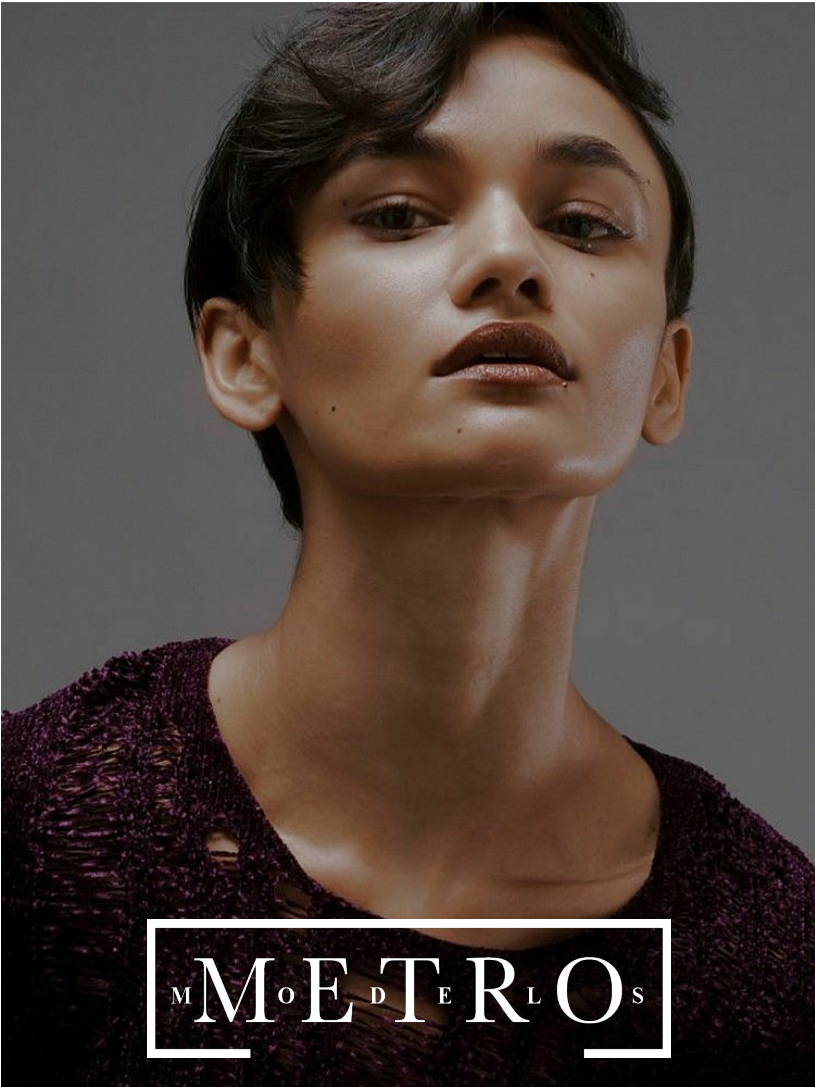

CRIS LOPES

M^M O^O E^E T^T R^R L^L O^O S^S

CRIS LOPES

Height 180 Bust 73 Waist 61 Hips 90 Shoes 40 Hair Brown Eyes Brown