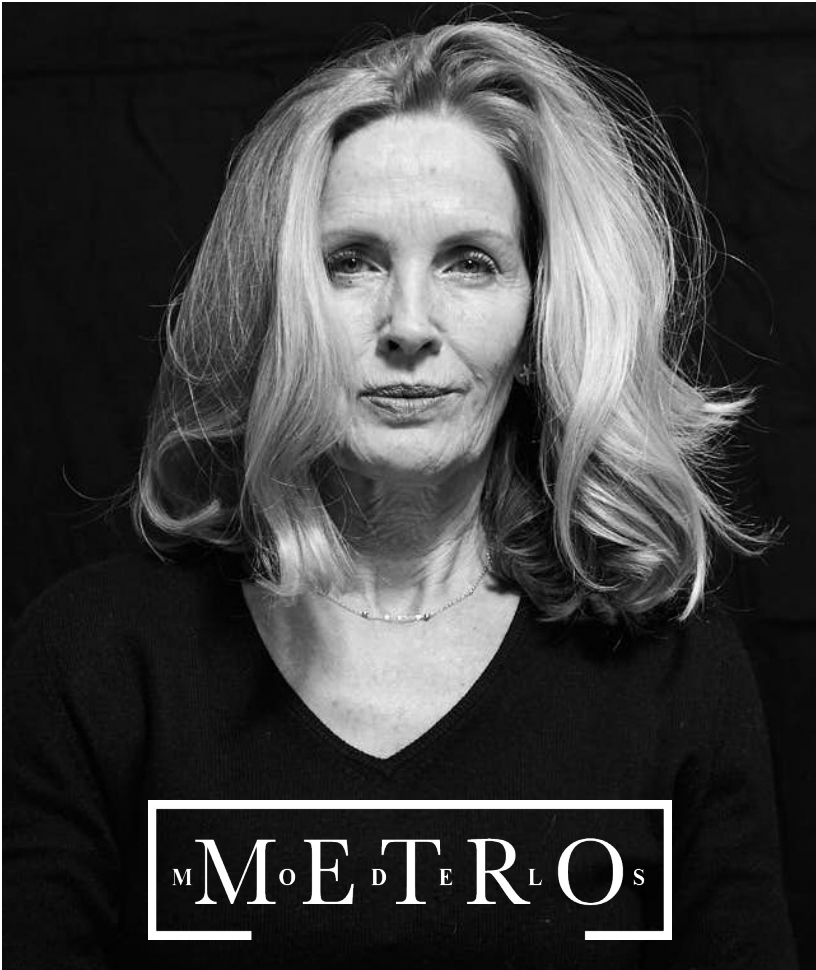

SABINE JOST

M M O E D T E R L O S

SABINE JOST

Height 180 Bust 90 Waist 70 Hips 96.5 Shoes 41 Hair Blond Eyes Blue green