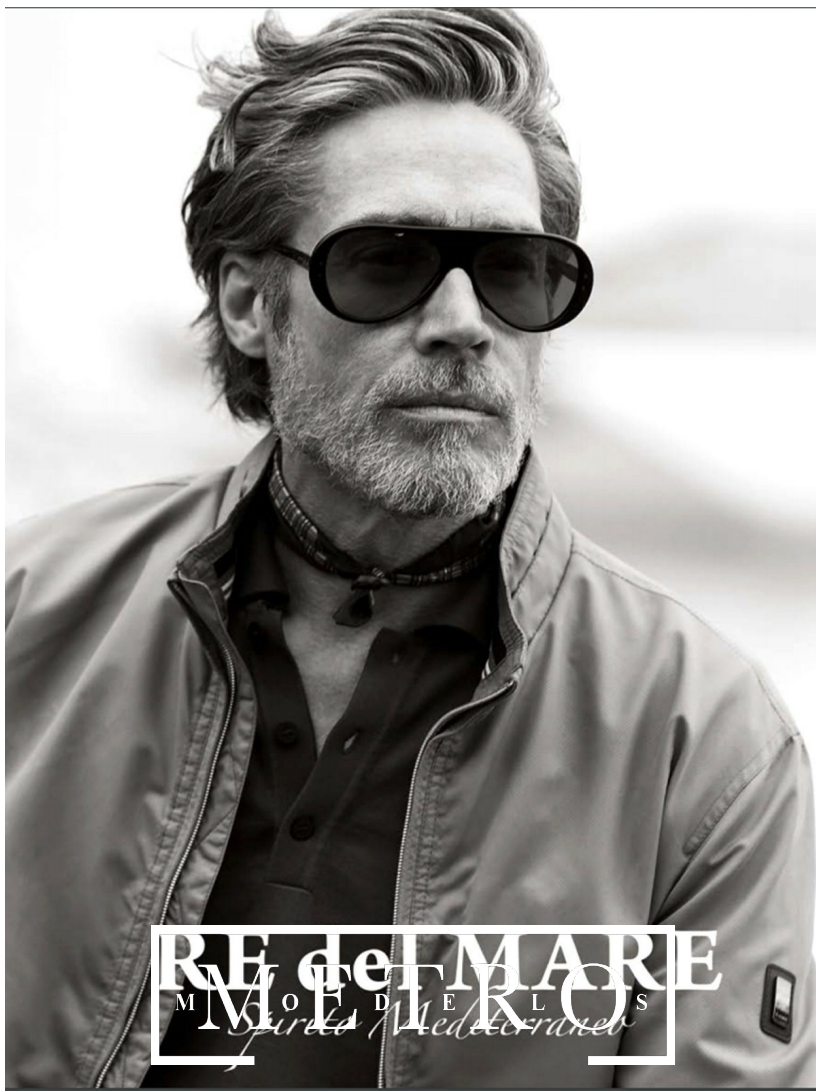

HENRIK HANSSON

M^MoE^DT^RL O^S

HENRIK HANSSON

Height 188 Chest 102 Waist 85 Hips 96 Shoes 42 Hair Grey Eyes Blue