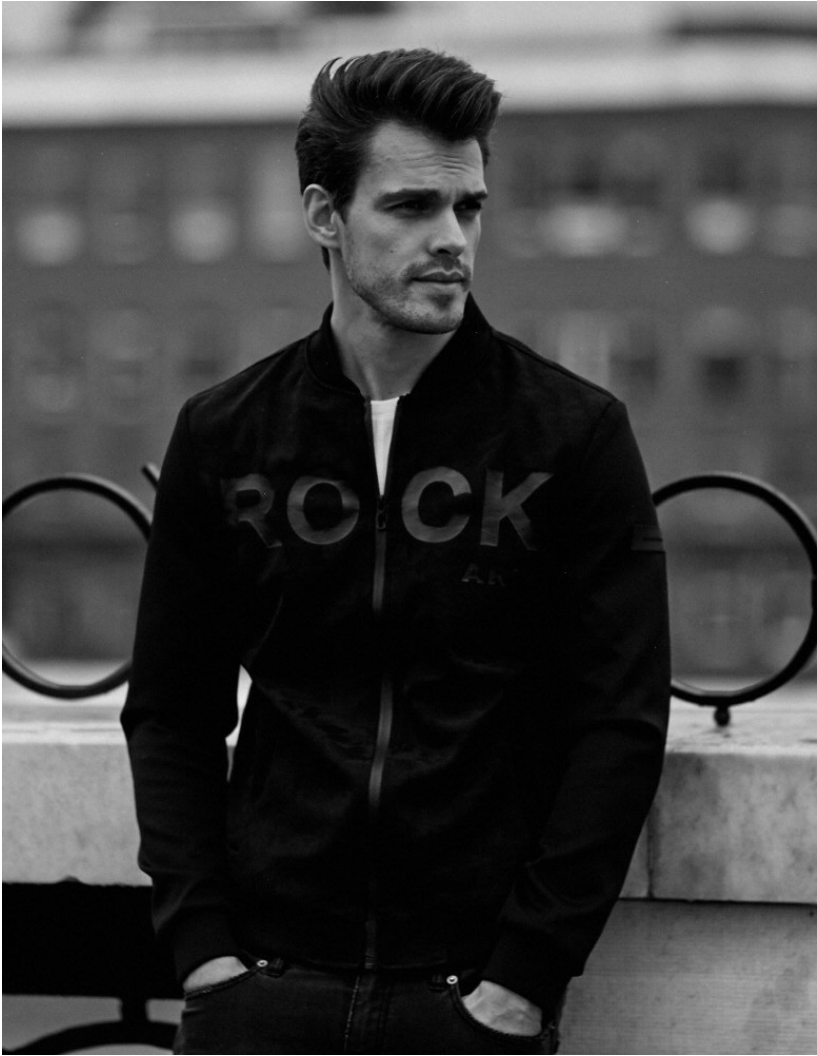

ROMAN BLINOV

M M O E D T E R L O S

ROMAN BLINOV

Height 182 Chest 97 Waist 80 Hips 95 Shoes 42.5 Hair Brown Eyes Brown