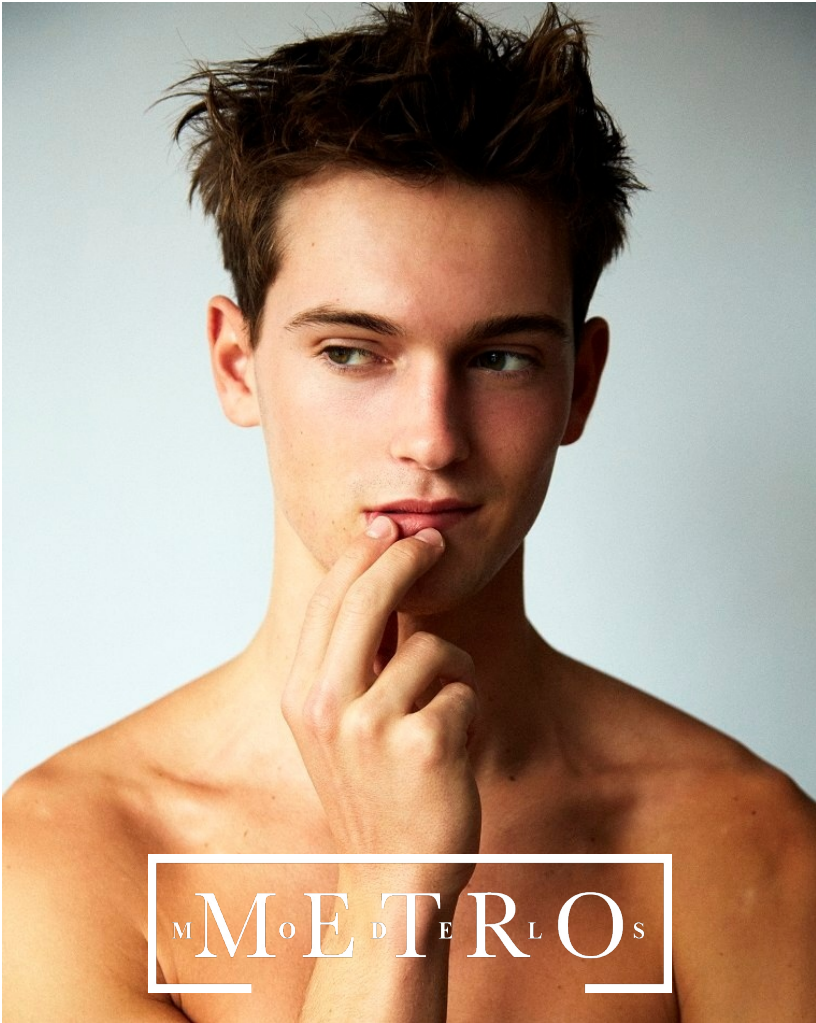

SAM AITKEN

M M^oE^dT^eR^LO^s

SAM AITKEN

Height 185 Chest 101 Waist 80 Shoes 45 Hair Blond Eyes Hazel