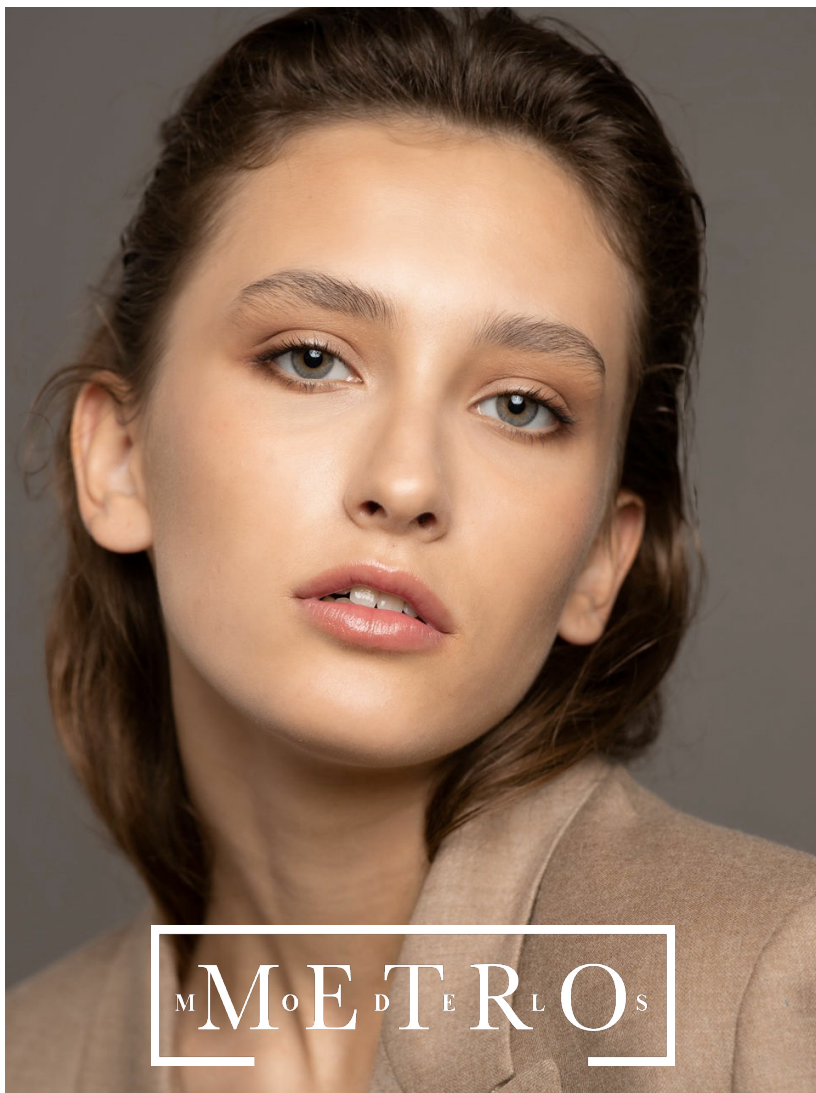

ELIZA ALEKSANDROVA

M^oE^dT^eR^lO^s

ELIZA ALEKSANDROVA

Height 180 Bust 77 Waist 59 Hips 88 Shoes 40 Hair Brown Eyes Green