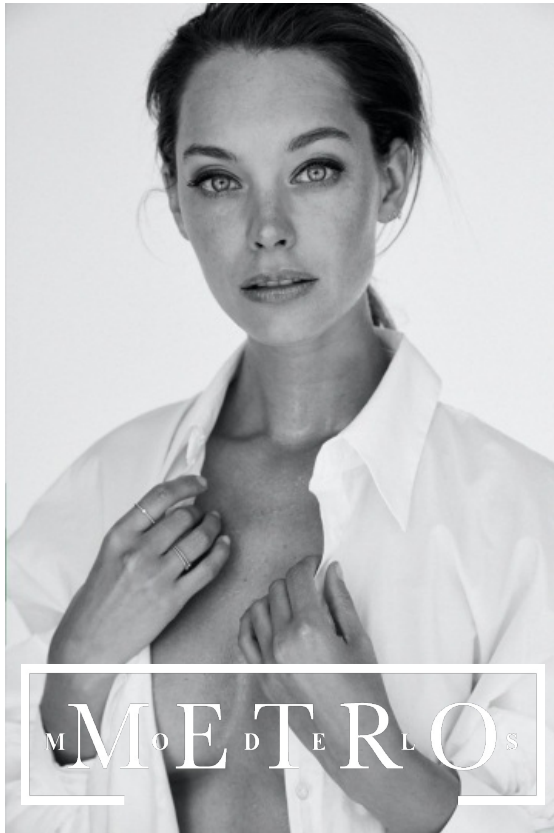

# ELISE VANT ZAND

M M O E D T E R L O S

# ELISE VANT ZAND

*Height 181 Bust 78 Waist 61 Hips 91 Shoes 40 Hair Brown Eyes Blue*